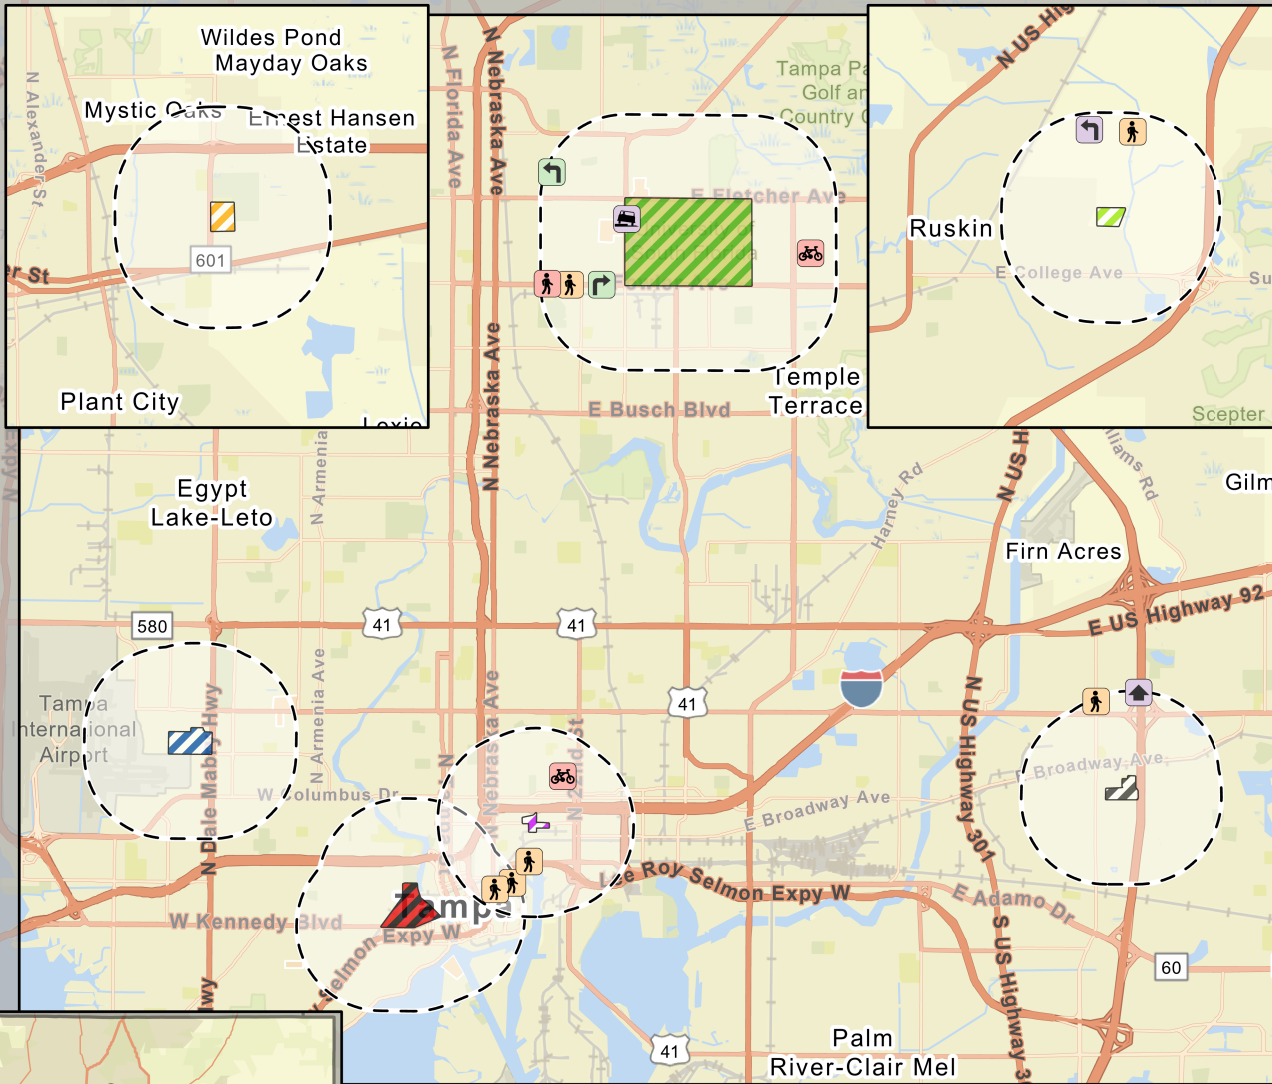

Hillsborough County

2023 Fatal Crashes near College Campuses

Crash Type

- Rollover
- Sideswipe
- Single Vehicle
- Unknown
- Animal
- Backed Into
- Bicycle
- Head On
- Left Turn
- Run-off Road
- Other
- Parked Vehicle
- Pedestrian
- Rear End
- Right Angle
- Right/Through
- University of South Florida
- University of Tampa
- Hillsborough Community College - Brandon Campus
- Hillsborough Community College - Dale Mabry Campus
- Hillsborough Community College - Plant City Campus
- Hillsborough Community College - Southshore Campus
- Hillsborough Community College - Ybor City Campus
- College Campus - 1 Mile Buffer

Mode of Travel

- Bicycle
- Moped
- Motorcycle
- Pedestrian
- Vehicle

College Campus	Fatal Crashes
University of South Florida	6
University of Tampa	2
Hillsborough Community College - Brandon Campus	2
Hillsborough Community College - Dale Mabry Campus	0
Hillsborough Community College - Plant City Campus	0
Hillsborough Community College - Southshore Campus	2
Hillsborough Community College - Ybor City Campus	4
Total (Two crashes located inside two Campus buffers.)	16

Fatal Crashes by Month

	Jan	Feb	Mar	Apr	May	Jun	Jul	Aug	Sep	Oct	Nov	Dec	Total
2022	1	1	2	0	0	0	1	3	3	1	1	1	14
2023	0	0	3	0	2	0	2	1	2	3	1		14

There are currently 14 fatal crashes through 12/01/2023; same time period in 2022 there were 13 fatal crashes.

Crash Data Source: Signal 4 Analytics. Map Created 1/26/2024.
Fatal Crashes preliminary from 1/1/2023 through 12/01/2023.

Fatal crashes are those that occurred within a 1 mile proximity to a college campus.