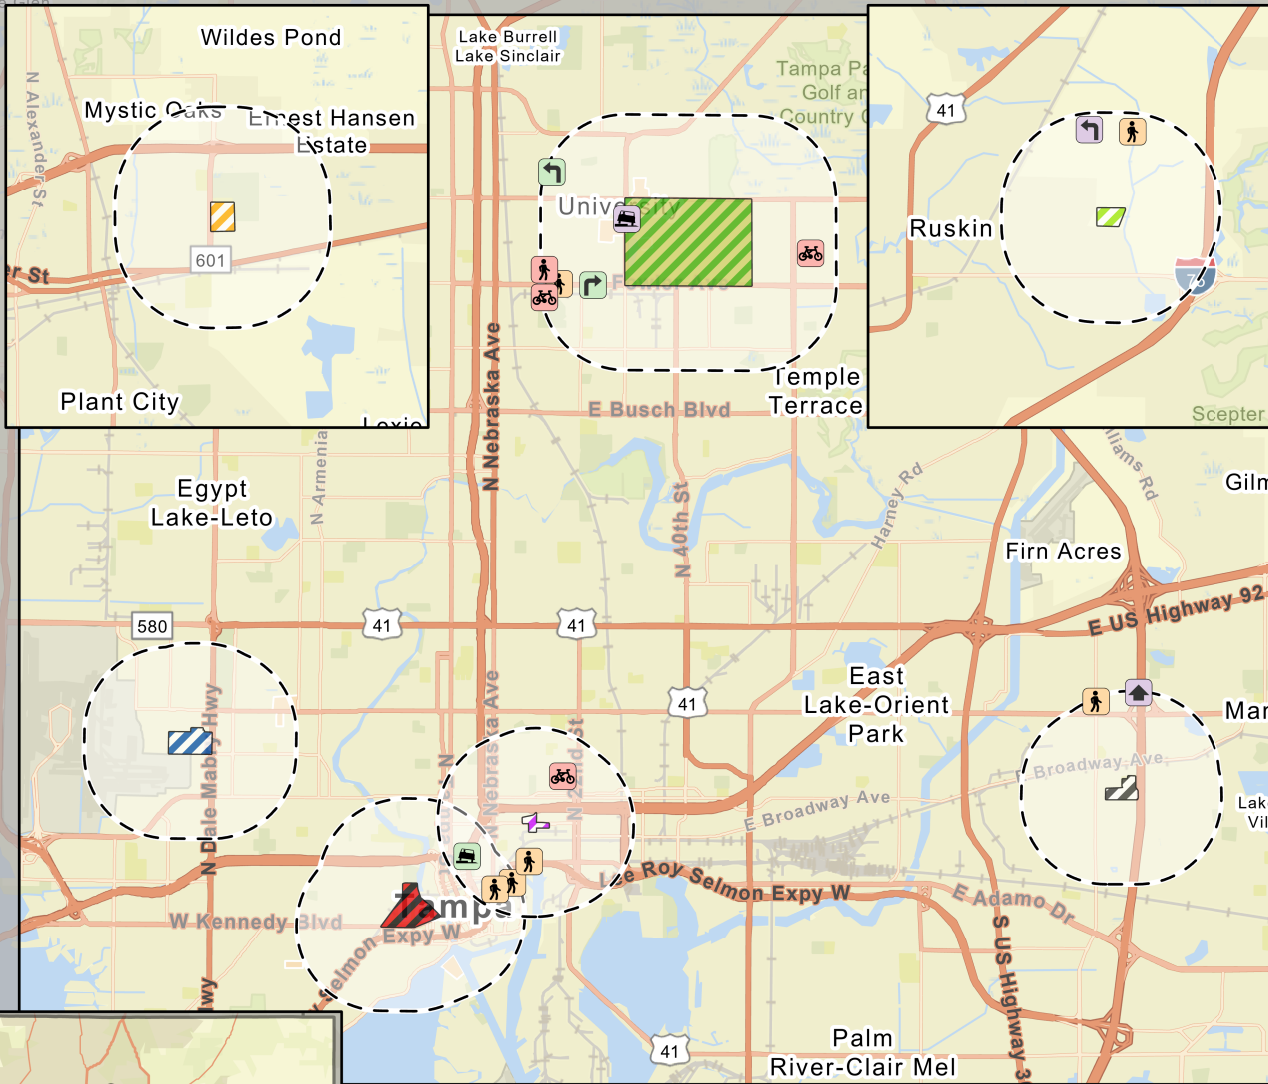

NEXT MEETING: MAY 1ST, 2024, 3:00PM – IN-PERSON MEETING
LOCATION IS TBD

Hillsborough County

2023 Fatal Crashes near College Campuses

Crash Type

- Rollover
- Sideswipe
- Single Vehicle
- Unknown
- Animal
- Backed Into
- Bicycle
- Head On
- Left Turn
- Run-off Road
- Other
- Parked Vehicle
- Pedestrian
- Rear End
- Right Angle
- Right/Through
- University of South Florida
- University of Tampa
- Hillsborough Community College - Brandon Campus
- Hillsborough Community College - Dale Mabry Campus
- Hillsborough Community College - Plant City Campus
- Hillsborough Community College - Southshore Campus
- Hillsborough Community College - Ybor City Campus
- College Campus - 1 Mile Buffer

Mode of Travel

- Bicycle
- Moped
- Motorcycle
- Pedestrian
- Vehicle

College Campus	Fatal Crashes
University of South Florida	7
University of Tampa	3
Hillsborough Community College - Brandon Campus	2
Hillsborough Community College - Dale Mabry Campus	0
Hillsborough Community College - Plant City Campus	0
Hillsborough Community College - Southshore Campus	2
Hillsborough Community College - Ybor City Campus	5
Total (Three crashes located inside two Campus buffers.)	19

Fatal crashes are those that occurred within a 1 mile proximity to a college campus.

Fatal Crashes by Month

	Jan	Feb	Mar	Apr	May	Jun	Jul	Aug	Sep	Oct	Nov	Dec	Total
2022	1	1	2	0	0	0	1	3	3	1	1	1	14
2023	0	0	3	0	2	0	2	1	2	3	1	2	16

There are currently 16 fatal crashes through 12/31/2023; same time period in 2022 there were 14 fatal crashes.

Crash Data Source: Signal 4 Analytics. Map Created 3/22/2024.
Fatal Crashes preliminary from 1/1/2023 through 12/31/2023.