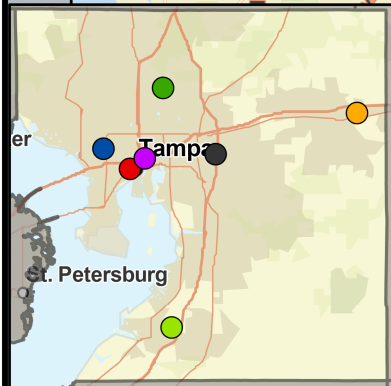

NEXT MEETING: MAY 1ST, 2024, 3:00PM – IN-PERSON MEETING
LOCATION IS TBD

Hillsborough County

2023 Fatal Crashes near College Campuses

Crash Type

- Rollover
- Sideswipe
- Single Vehicle
- Unknown
- Animal
- Backed Into
- Bicycle
- Head On
- Left Turn
- Run-off Road
- Other
- Parked Vehicle
- Pedestrian
- Rear End
- Right Angle
- Right/Through
- University of South Florida
- University of Tampa
- Hillsborough Community College - Brandon Campus
- Hillsborough Community College - Dale Mabry Campus
- Hillsborough Community College - Plant City Campus
- Hillsborough Community College - Southshore Campus
- Hillsborough Community College - Ybor City Campus
- College Campus - 1 Mile Buffer

Mode of Travel

- Bicycle
- Moped
- Motorcycle
- Pedestrian
- Vehicle

College Campus	Fatal Crashes
University of South Florida	7
University of Tampa	3
Hillsborough Community College - Brandon Campus	2
Hillsborough Community College - Dale Mabry Campus	0
Hillsborough Community College - Plant City Campus	0
Hillsborough Community College - Southshore Campus	2
Hillsborough Community College - Ybor City Campus	5
Total (Three crashes located inside two Campus buffers.)	19

Fatal crashes are those that occurred within a 1 mile proximity to a college campus.

Fatal Crashes by Month

	Jan	Feb	Mar	Apr	May	Jun	Jul	Aug	Sep	Oct	Nov	Dec	Total
2022	1	1	2	0	0	0	1	3	3	1	1	1	14
2023	0	0	3	0	2	0	2	1	2	3	1	2	16

There are currently 16 fatal crashes through 12/31/2023; same time period in 2022 there were 14 fatal crashes.

Crash Data Source: Signal 4 Analytics. Map Created 3/22/2024.
Fatal Crashes preliminary from 1/1/2023 through 12/31/2023.