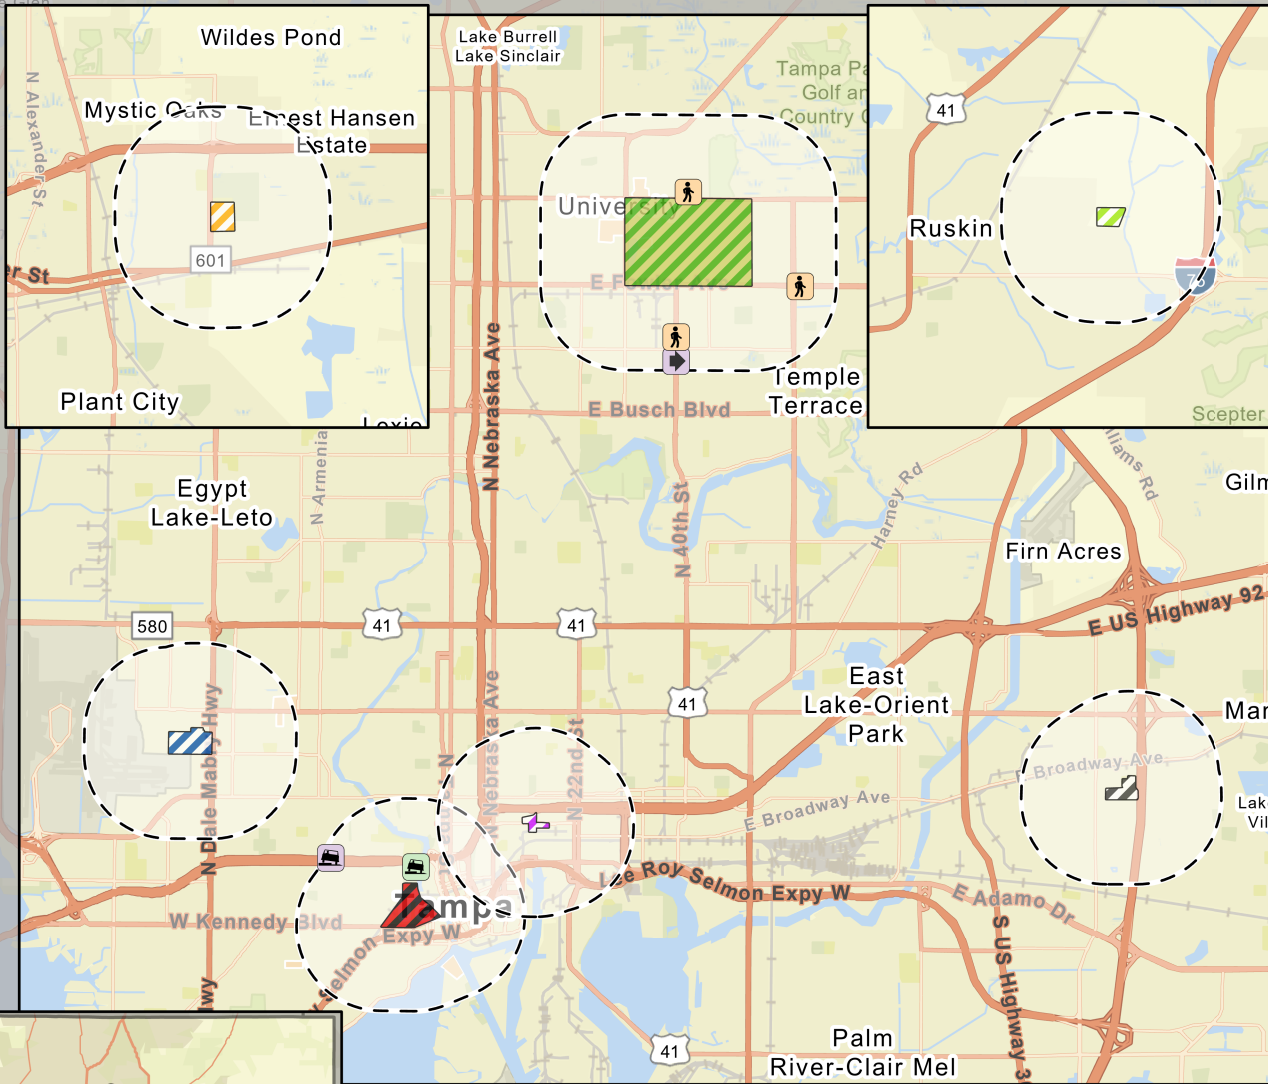

Kathleen Koviak, Chair
Katie Godwin, Vice Chair

AGENDA

JUNE 5, 2024 | VIRTUAL MEETING | 3:00 PM

- I. **Welcome and Introductions**
 - Review and Approval of May 2024 Minutes
- II. **Business Updates – Problem Identification/Follow Up**
- III. **Calendar Updates/Activity Reports**
 - Law Enforcement Activity
 - Bicycle/Pedestrian Reports
- IV. **Fatal Crash Maps**
- V. **Open Forum | Announcements**

NEXT MEETING: JULY 9, 2024, 3:00PM – VIRTUAL MEETING

Hillsborough County

2024 Fatal Crashes near College Campuses

Crash Type

- Rollover
- Sideswipe
- Single Vehicle
- Unknown
- Animal
- Backed Into
- Bicycle
- Head On
- Left Turn
- Run-off Road
- Other
- Parked Vehicle
- Pedestrian
- Rear End
- Right Angle
- Right/Through
- University of South Florida
- University of Tampa
- Hillsborough Community College - Brandon Campus
- Hillsborough Community College - Dale Mabry Campus
- Hillsborough Community College - Plant City Campus
- Hillsborough Community College - Southshore Campus
- Hillsborough Community College - Ybor City Campus
- College Campus - 1 Mile Buffer

Providence		Fatal Crashes by Month												
		Jan	Feb	Mar	Apr	May	Jun	Jul	Aug	Sep	Oct	Nov	Dec	Total
2023		0	0	3	0	2	0	2	1	2	3	1	2	16
2024		1	4	1										6

There are currently 6 fatal crashes through 3/23/2024; same time period in 2023 there were 3 fatal crashes.

Crash Data Source: Signal 4 Analytics. Map Created 5/29/2024.
Fatal Crashes preliminary from 1/1/2024 through 3/23/2024.

Fatal crashes are those that occurred within a 1 mile proximity to a college campus.