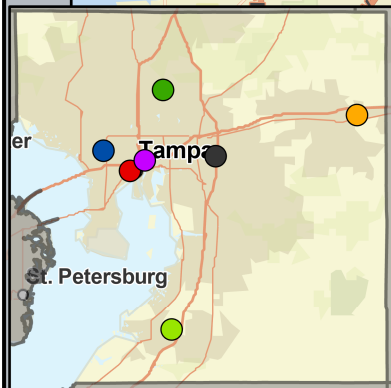

NEXT MEETING: JULY 9, 2024, 3:00PM – VIRTUAL MEETING

Hillsborough County

2024 Fatal Crashes near College Campuses

Crash Type

- Rollover
- Sideswipe
- Single Vehicle
- Unknown
- Animal
- Backed Into
- Bicycle
- Head On
- Left Turn
- Run-off Road
- Other
- Parked Vehicle
- Pedestrian
- Rear End
- Right Angle
- Right/Through
- University of South Florida
- University of Tampa
- Hillsborough Community College - Brandon Campus
- Hillsborough Community College - Dale Mabry Campus
- Hillsborough Community College - Plant City Campus
- Hillsborough Community College - Southshore Campus
- Hillsborough Community College - Ybor City Campus
- College Campus - 1 Mile Buffer

Mode of Travel

- Bicycle
- Moped
- Motorcycle
- Pedestrian
- Vehicle

College Campus	Fatal Crashes
University of South Florida	4
University of Tampa	2
Hillsborough Community College - Brandon Campus	0
Hillsborough Community College - Dale Mabry Campus	0
Hillsborough Community College - Plant City Campus	0
Hillsborough Community College - Southshore Campus	0
Hillsborough Community College - Ybor City Campus	0
Total	6