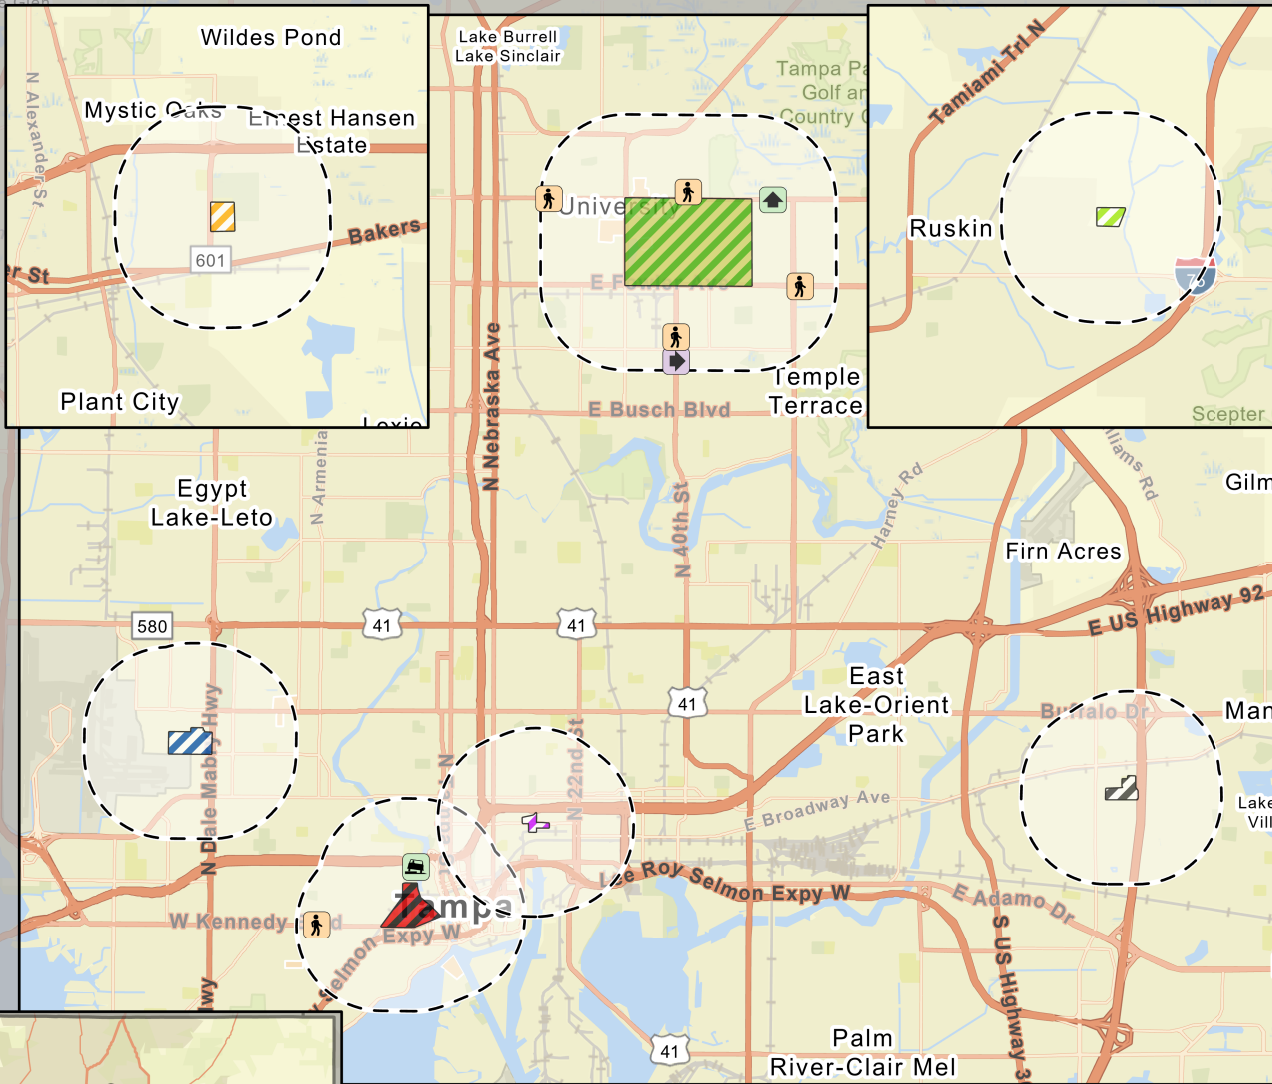

# Hillsborough County

## 2024 Fatal Crashes near College Campuses

	Fatal Crashes by Month												
	Jan	Feb	Mar	Apr	May	Jun	Jul	Aug	Sep	Oct	Nov	Dec	Total
2023	0	0	3	0	2	0	2	1	2	3	1	2	16
2024	1	4	2	1									8

There are currently 8 fatal crashes through 4/24/2024; same time period in 2023 there were 3 fatal crashes.

Fatal crashes are those that occurred within a 1 mile proximity to a college campus.

Crash Data Source: Signal 4 Analytics. Map Created 6/28/2024. Fatal Crashes preliminary from 1/1/2024 through 4/24/2024.