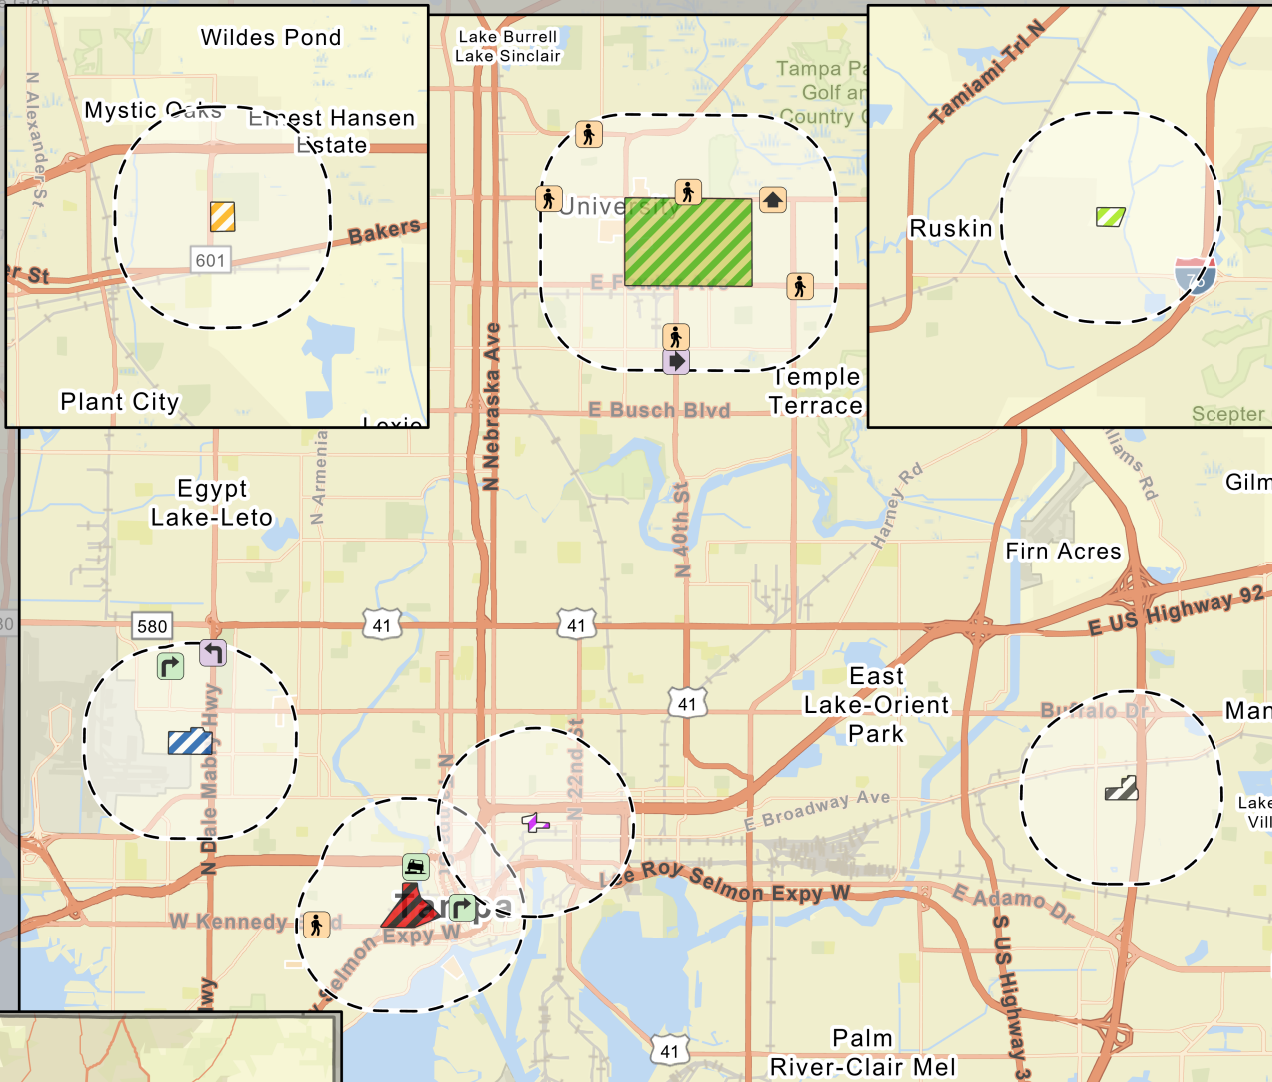

# Hillsborough County

## 2024 Fatal Crashes near College Campuses

### Fatal Crashes by Month

	Jan	Feb	Mar	Apr	May	Jun	Jul	Aug	Sep	Oct	Nov	Dec	Total
2023	0	0	3	0	2	0	2	1	2	3	1	2	16
2024	1	4	2	2	0	3	0						12

There are currently 12 fatal crashes through 7/17/2024; same time period in 2023 there were 7 fatal crashes.

Fatal crashes are those that occurred within a 1 mile proximity to a college campus.

Crash Data Source: Signal 4 Analytics. Map Created 9/20/2024.  
Fatal Crashes preliminary from 1/1/2024 through 7/17/2024.