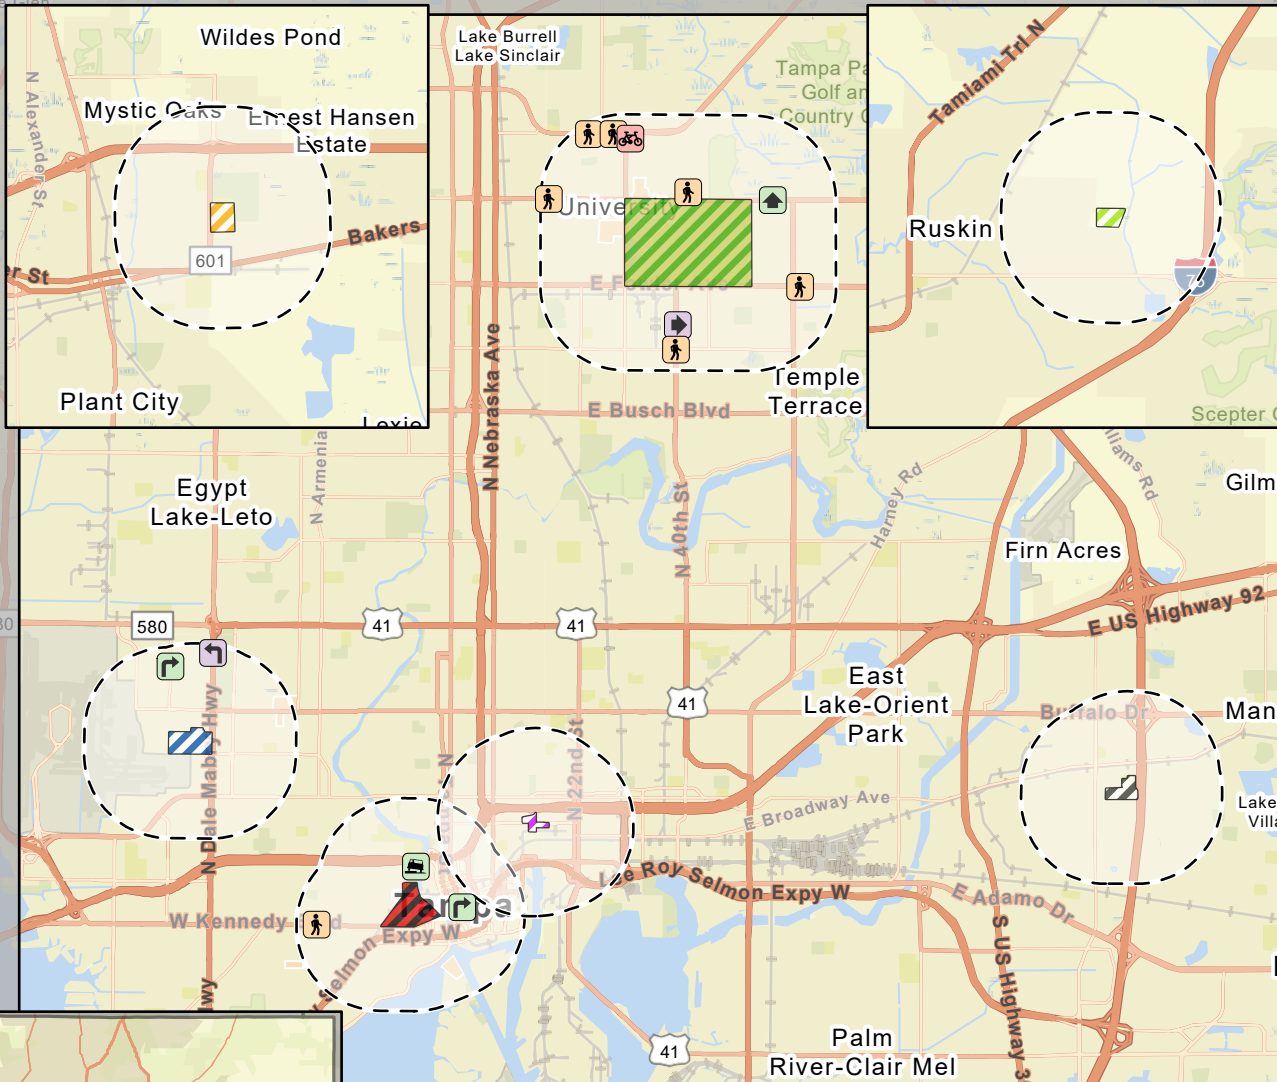

Kathleen Koviak, Chair
Katie Godwin, Vice Chair

AGENDA

NOVEMBER 6, 2024 | VIRTUAL MEETING | 3:00 PM

- I. Welcome and Introductions**
 - Review and Approval of October 2024 Minutes
- II. Business Updates – Problem Identification/Follow Up**
- III. Calendar Updates/Activity Reports**
 - Law Enforcement Activity
 - Bicycle/Pedestrian Reports
- IV. Fatal Crash Maps**
- V. Open Forum | Announcements**
 - Vote on New Interim Chair of CTST
 - Can USF host the December CTST meeting?

NEXT MEETING: DECEMBER 4, 2024, 3:00 PM – IN-PERSON MEETING
LOCATION TBD

Hillsborough County

2024 Fatal Crashes near College Campuses

Crash Type

- Rollover
- Sideswipe
- Single Vehicle
- Unknown
- Animal
- Backed Into
- Bicycle
- Head On
- Left Turn
- Run-off Road
- Other
- Parked Vehicle
- Pedestrian
- Rear End
- Right Angle
- Right/Through
- University of South Florida
- University of Tampa
- Hillsborough Community College - Brandon Campus
- Hillsborough Community College - Dale Mabry Campus
- Hillsborough Community College - Plant City Campus
- Hillsborough Community College - Southshore Campus
- Hillsborough Community College - Ybor City Campus
- College Campus - 1 Mile Buffer

Fatal crashes are those that occurred within a 1 mile proximity to a college campus.

Fatal Crashes by Month

	Jan	Feb	Mar	Apr	May	Jun	Jul	Aug	Sep	Oct	Nov	Dec	Total
2023	0	0	3	0	2	0	2	1	2	3	1	2	16
2024	1	4	2	2	0	3	2	0					14

There are currently 14 fatal crashes through 8/21/2024; same time period in 2023 there were 7 fatal crashes.

Crash Data Source: Signal 4 Analytics. Map Created 10/25/2024. Fatal Crashes preliminary from 1/1/2024 through 8/21/2024.