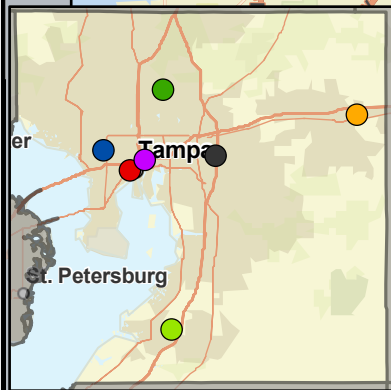

NEXT MEETING: DECEMBER 4, 2024, 3:00 PM – IN-PERSON MEETING
LOCATION TBD

Hillsborough County

2024 Fatal Crashes near College Campuses

Crash Type

- Rollover
- Sideswipe
- Single Vehicle
- Unknown
- Animal
- Backed Into
- Bicycle
- Head On
- Left Turn
- Run-off Road
- Other
- Parked Vehicle
- Pedestrian
- Rear End
- Right Angle
- Right/Through
- University of South Florida
- University of Tampa
- Hillsborough Community College - Brandon Campus
- Hillsborough Community College - Dale Mabry Campus
- Hillsborough Community College - Plant City Campus
- Hillsborough Community College - Southshore Campus
- Hillsborough Community College - Ybor City Campus
- College Campus - 1 Mile Buffer

Mode of Travel

- Bicycle
- Moped
- Motorcycle
- Pedestrian
- Vehicle

College Campus	Fatal Crashes
University of South Florida	9
University of Tampa	3
Hillsborough Community College - Brandon Campus	0
Hillsborough Community College - Dale Mabry Campus	2
Hillsborough Community College - Plant City Campus	0
Hillsborough Community College - Southshore Campus	0
Hillsborough Community College - Ybor City Campus	0
Total	14

There are currently 14 fatal crashes through 8/21/2024; same time period in 2023 there were 7 fatal crashes.

Crash Data Source: Signal 4 Analytics. Map Created 10/25/2024. Fatal Crashes preliminary from 1/1/2024 through 8/21/2024.