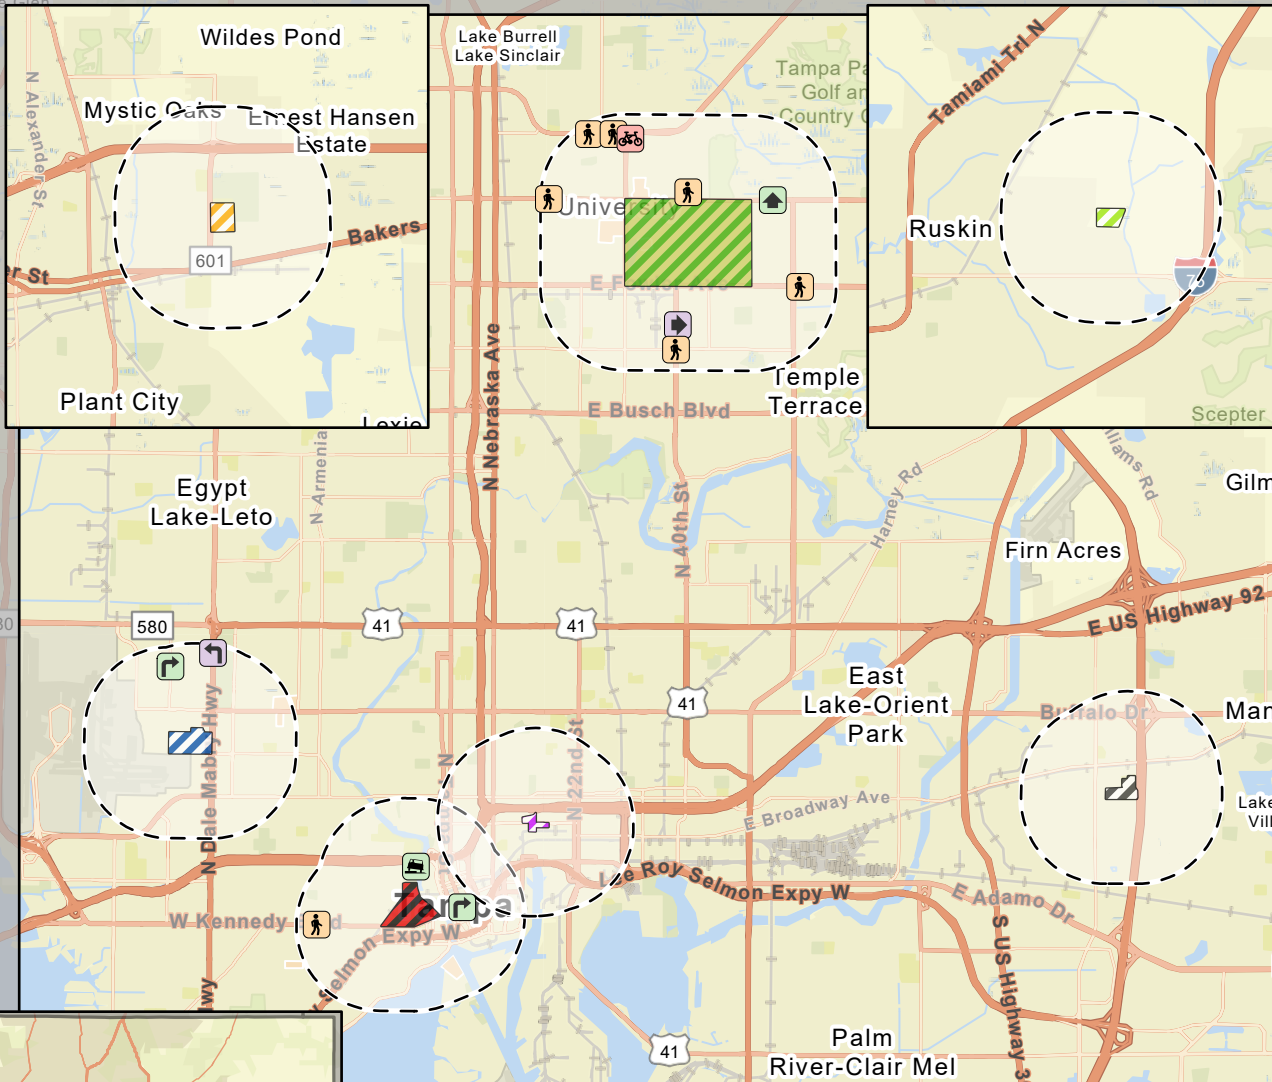

# Hillsborough County

## 2024 Fatal Crashes near College Campuses

**Crash Type**

- Rollover
- Sideswipe
- Single Vehicle
- Unknown
- Animal
- Backed Into
- Bicycle
- Head On
- Left Turn
- Run-off Road
- Other
- Parked Vehicle
- Pedestrian
- Rear End
- Right Angle
- Right/Through
- University of South Florida
- University of Tampa
- Hillsborough Community College - Brandon Campus
- Hillsborough Community College - Dale Mabry Campus
- Hillsborough Community College - Plant City Campus
- Hillsborough Community College - Southshore Campus
- Hillsborough Community College - Ybor City Campus
- College Campus - 1 Mile Buffer

Fatal crashes are those that occurred within a 1 mile proximity to a college campus.

**Fatal Crashes by Month**

	Jan	Feb	Mar	Apr	May	Jun	Jul	Aug	Sep	Oct	Nov	Dec	Total
2023	0	0	3	0	2	0	2	1	2	3	1	2	16
2024	1	4	2	2	0	3	2	0					14

There are currently 14 fatal crashes through 8/21/2024; same time period in 2023 there were 7 fatal crashes.

Crash Data Source: Signal 4 Analytics. Map Created 10/25/2024. Fatal Crashes preliminary from 1/1/2024 through 8/21/2024.