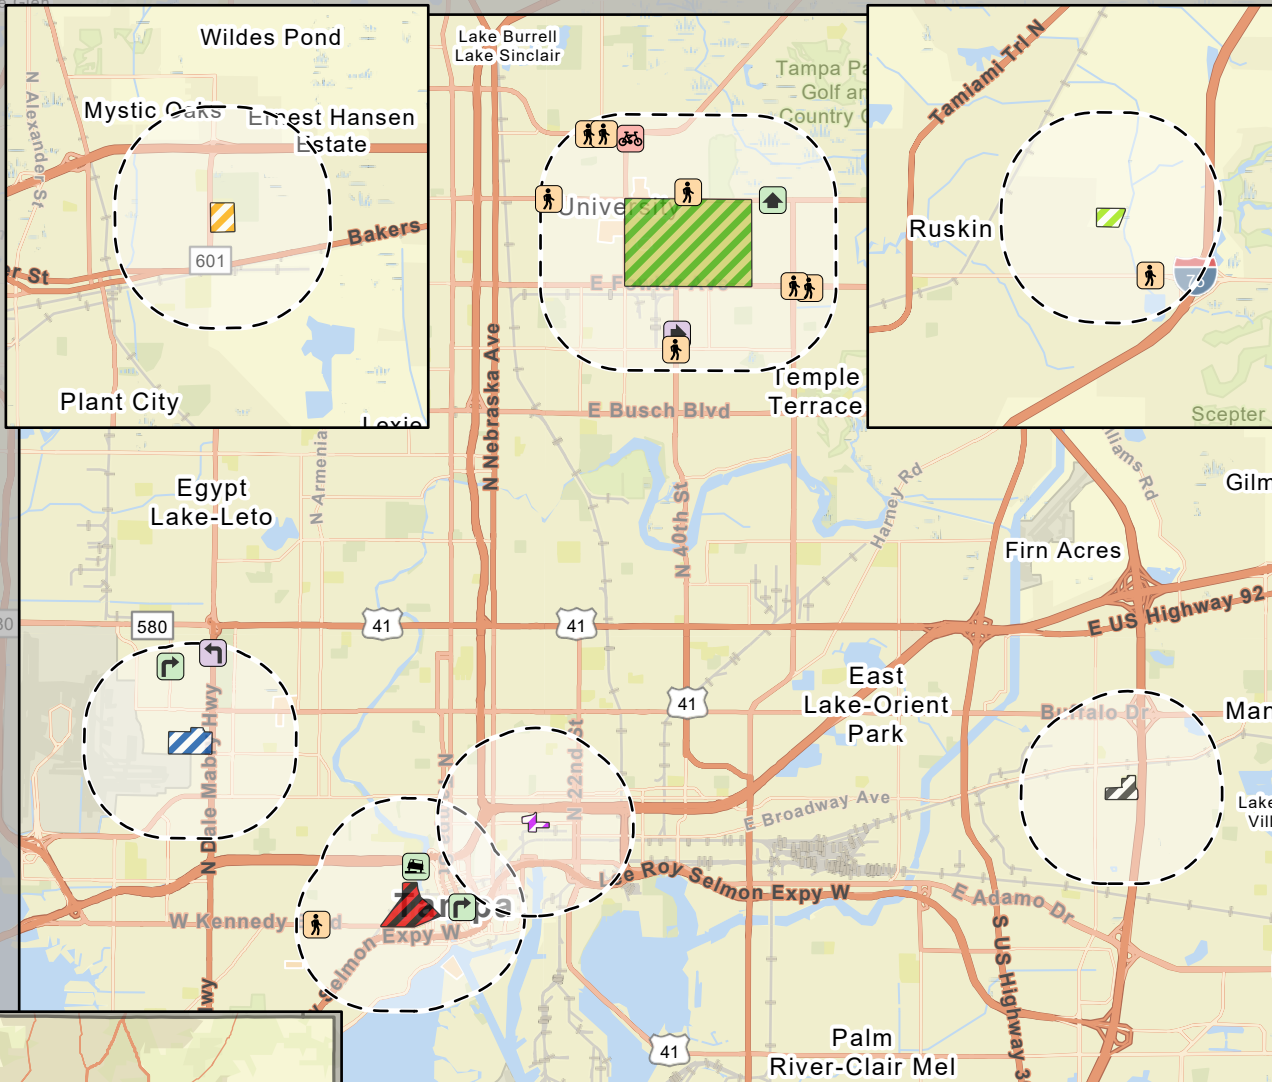

Marty Sorrentino, Chair
Katie Godwin, Vice Chair

AGENDA

DECEMBER 4, 2024 | IN-PERSON MEETING | 3:00 PM

USF CUTR, 3808 USF ALUMNI DRIVE, TAMPA, FLORIDA 33620

- I. **Welcome and Introductions**
 - Review and Approval of November 2024 Minutes
- II. **Business Updates – Problem Identification/Follow Up**
- III. **Calendar Updates/Activity Reports**
 - Law Enforcement Activity
 - Bicycle/Pedestrian Reports
- IV. **Fatal Crash Maps**
- V. **Open Forum | Announcements**

NEXT MEETING: JANUARY 15, 2025, 3:00 PM – VIRTUAL MEETING

Hillsborough County

2024 Fatal Crashes near College Campuses

Crash Type

- Rollover
- Sideswipe
- Single Vehicle
- Unknown
- Animal
- Backed Into
- Bicycle
- Head On
- Left Turn
- Run-off Road
- Other
- Parked Vehicle
- Pedestrian
- Rear End
- Right Angle
- Right/Through
- University of South Florida
- University of Tampa
- Hillsborough Community College - Brandon Campus
- Hillsborough Community College - Dale Mabry Campus
- Hillsborough Community College - Plant City Campus
- Hillsborough Community College - Southshore Campus
- Hillsborough Community College - Ybor City Campus
- College Campus - 1 Mile Buffer

Fatal crashes are those that occurred within a 1 mile proximity to a college campus.

Fatal Crashes by Month

	Jan	Feb	Mar	Apr	May	Jun	Jul	Aug	Sep	Oct	Nov	Dec	Total
2023	0	0	3	0	2	0	2	1	2	3	1	2	16
2024	1	4	2	2	0	3	2	1	1				16

There are currently 16 fatal crashes through 9/15/2024; same time period in 2023 there were 8 fatal crashes.

Crash Data Source: Signal 4 Analytics. Map Created 11/20/2024. Fatal Crashes preliminary from 1/1/2024 through 9/15/2024.