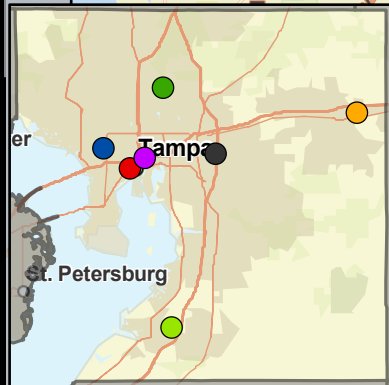

NEXT MEETING: FEBRUARY 5, 2025, 3:00 PM – VIRTUAL MEETING

Hillsborough County

2024 Fatal Crashes near College Campuses

Crash Type

- Rollover
- Sideswipe
- Single Vehicle
- Unknown
- Animal
- Backed Into
- Bicycle
- Head On
- Left Turn
- Run-off Road
- Other
- Parked Vehicle
- Pedestrian
- Rear End
- Right Angle
- Right/Through
- University of South Florida
- University of Tampa
- Hillsborough Community College - Brandon Campus
- Hillsborough Community College - Dale Mabry Campus
- Hillsborough Community College - Plant City Campus
- Hillsborough Community College - Southshore Campus
- Hillsborough Community College - Ybor City Campus
- College Campus - 1 Mile Buffer

Mode of Travel

- Bicycle
- Moped
- Motorcycle
- Pedestrian
- Vehicle

College Campus	Fatal Crashes
University of South Florida	11
University of Tampa *	5
Hillsborough Community College - Brandon Campus	0
Hillsborough Community College - Dale Mabry Campus	2
Hillsborough Community College - Plant City Campus	0
Hillsborough Community College - Southshore Campus	1
Hillsborough Community College - Ybor City Campus	1
Total	20

Fatal Crashes by Month

	Jan	Feb	Mar	Apr	May	Jun	Jul	Aug	Sep	Oct	Nov	Dec	Total
2023	0	0	3	0	2	0	2	1	2	3	1	2	16
2024	1	4	2	2	0	3	2	1	2	3			20

There are currently 20 fatal crashes through 10/29/2024; same time period in 2023 there were 13 fatal crashes.

Fatal crashes are those that occurred within a 1 mile proximity to a college campus.
 *1 crash is also located within the Hillsborough Community College - Ybor City Campus buffer.