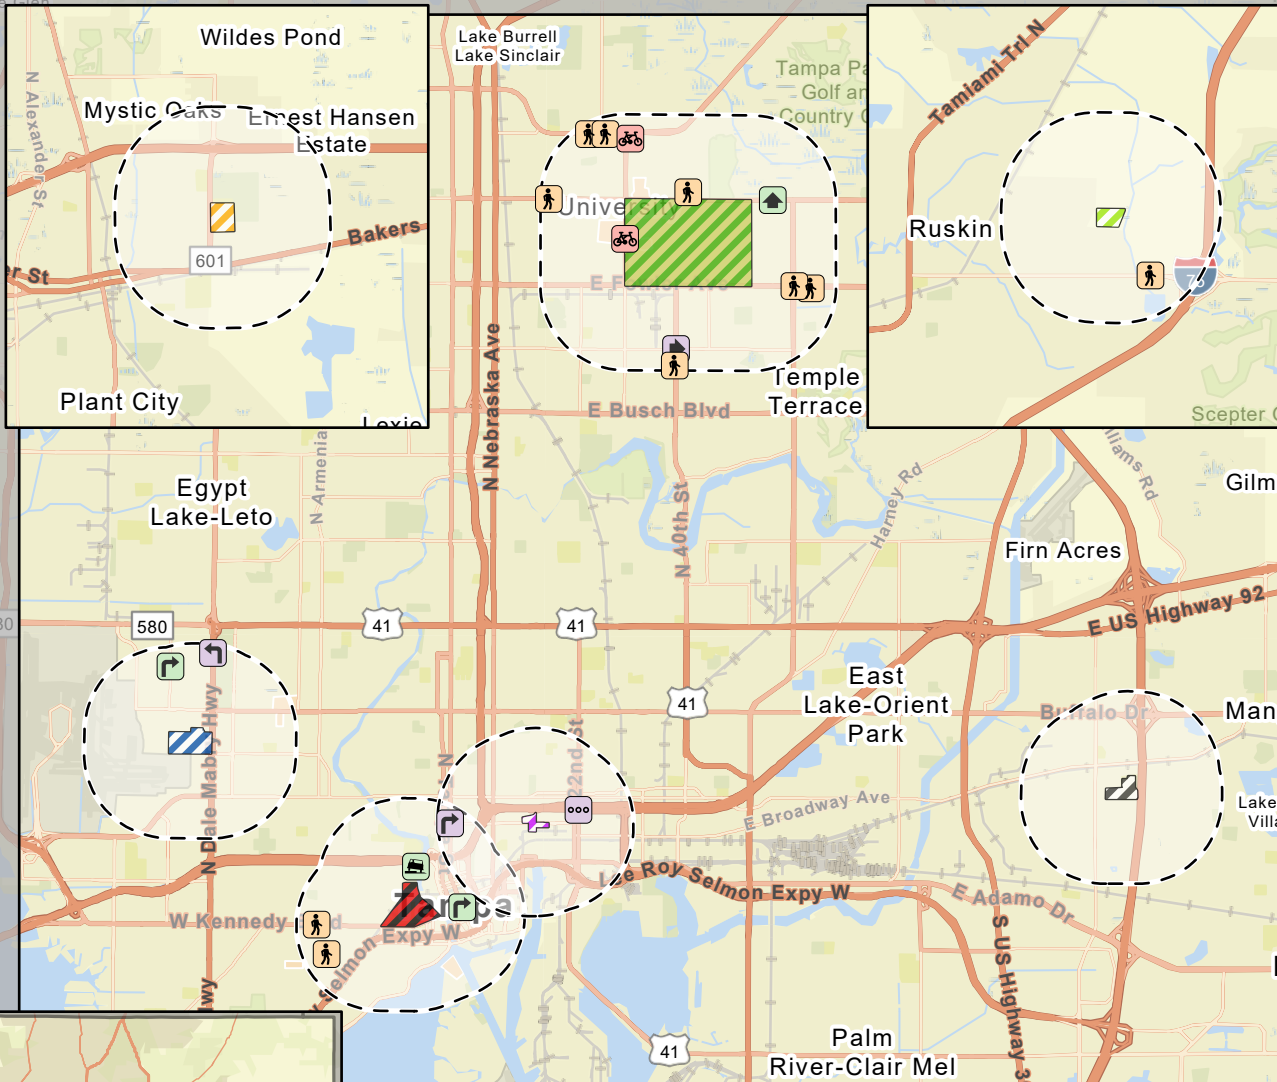

NEXT MEETING: FEBRUARY 5, 2025, 3:00 PM – VIRTUAL MEETING

Hillsborough County

2024 Fatal Crashes near College Campuses

Crash Type

- Rollover
- Sideswipe
- Single Vehicle
- Unknown
- Animal
- Backed Into
- Bicycle
- Head On
- Left Turn
- Run-off Road
- Other
- Parked Vehicle
- Pedestrian
- Rear End
- Right Angle
- Right/Through
- University of South Florida
- University of Tampa
- Hillsborough Community College - Brandon Campus
- Hillsborough Community College - Dale Mabry Campus
- Hillsborough Community College - Plant City Campus
- Hillsborough Community College - Southshore Campus
- Hillsborough Community College - Ybor City Campus
- College Campus - 1 Mile Buffer

Mode of Travel

- Bicycle
- Moped
- Motorcycle
- Pedestrian
- Vehicle

College Campus	Fatal Crashes
University of South Florida	11
University of Tampa *	5
Hillsborough Community College - Brandon Campus	0
Hillsborough Community College - Dale Mabry Campus	2
Hillsborough Community College - Plant City Campus	0
Hillsborough Community College - Southshore Campus	1
Hillsborough Community College - Ybor City Campus	1
Total	20

Fatal Crashes by Month

	Jan	Feb	Mar	Apr	May	Jun	Jul	Aug	Sep	Oct	Nov	Dec	Total
2023	0	0	3	0	2	0	2	1	2	3	1	2	16
2024	1	4	2	2	0	3	2	1	2	3			20

There are currently 20 fatal crashes through 10/29/2024; same time period in 2023 there were 13 fatal crashes.

Fatal crashes are those that occurred within a 1 mile proximity to a college campus.
 *1 crash is also located within the Hillsborough Community College - Ybor City Campus buffer.