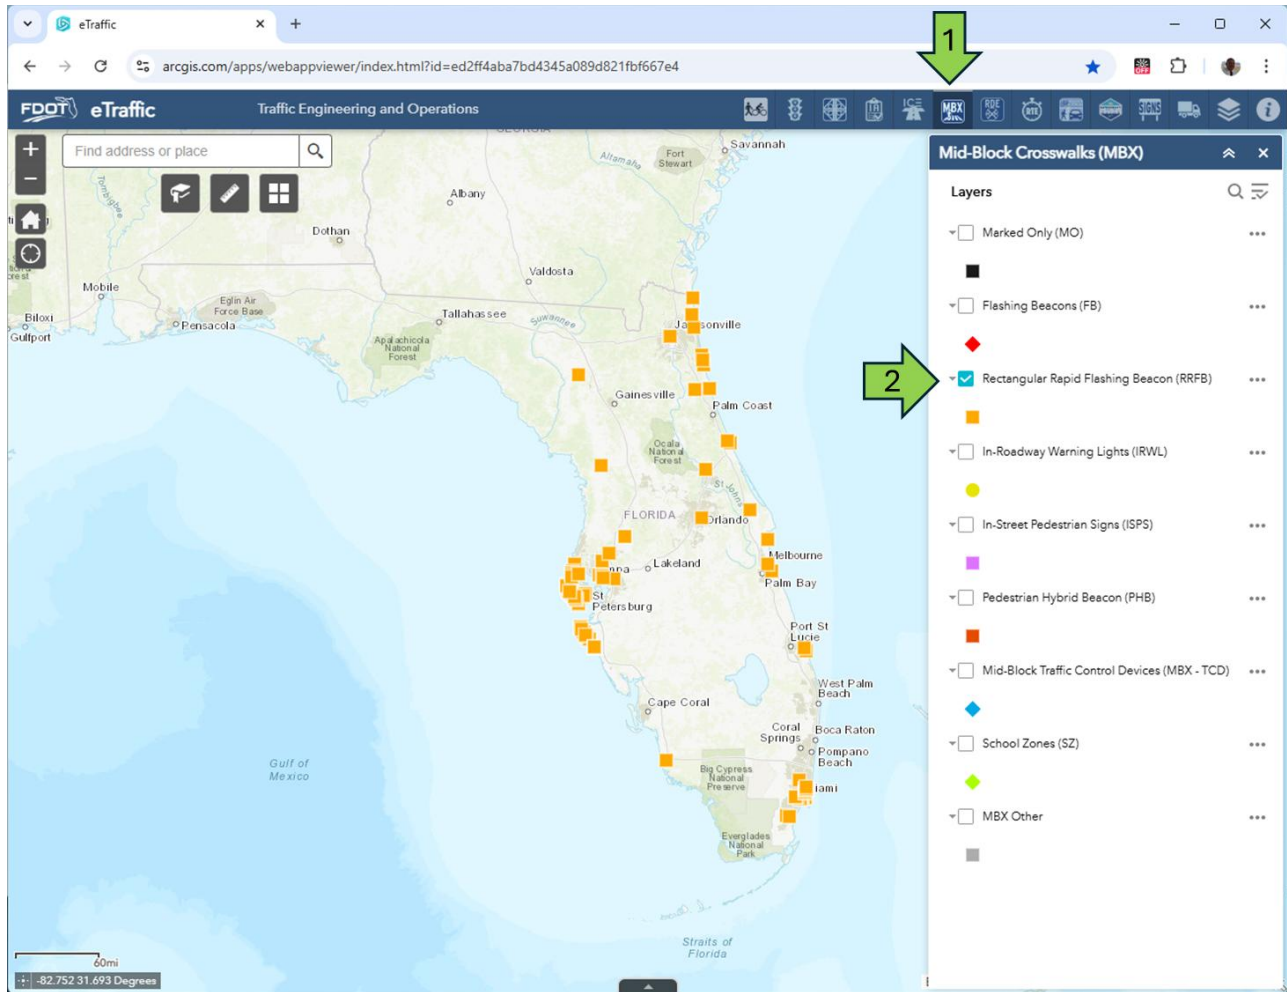

How to find RRFB locations in eTraffic:

Start the FDOT eTraffic application

1. Select the MBX (Mid-Block Crosswalk) icon at the top
2. Check the box for Rectangular Rapid Flashing Beacon