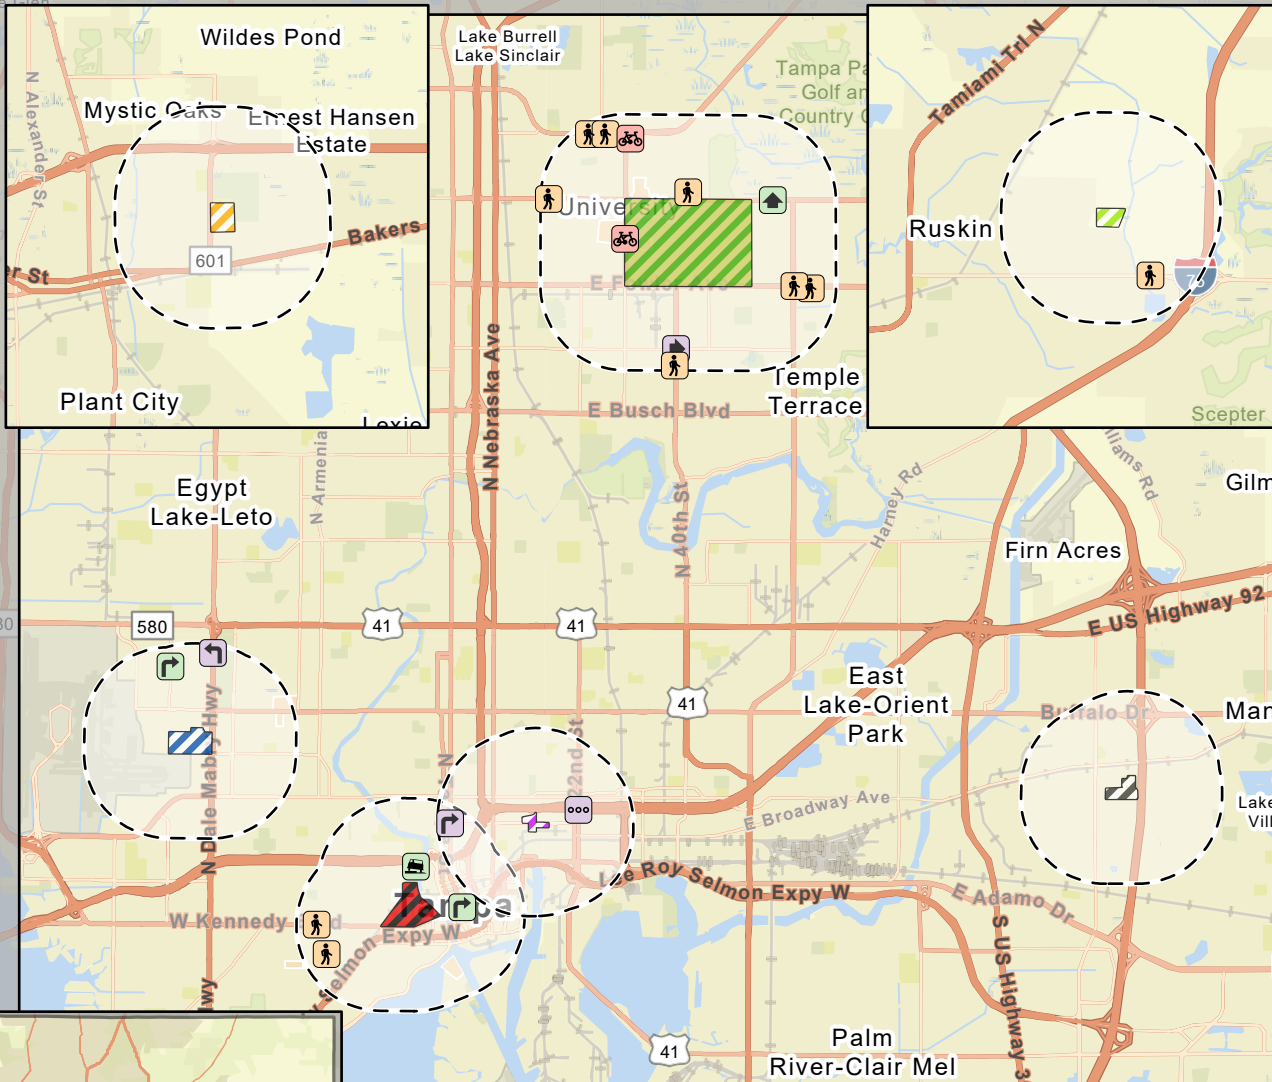

Hillsborough County

2024 Fatal Crashes near College Campuses

Crash Type

- Rollover
- Sideswipe
- Single Vehicle
- Unknown
- Animal
- Backed Into
- Bicycle
- Head On
- Left Turn
- Run-off Road
- Other
- Parked Vehicle
- Pedestrian
- Rear End
- Right Angle
- Right/Through
- University of South Florida
- University of Tampa
- Hillsborough Community College - Brandon Campus
- Hillsborough Community College - Dale Mabry Campus
- Hillsborough Community College - Plant City Campus
- Hillsborough Community College - Southshore Campus
- Hillsborough Community College - Ybor City Campus
- College Campus - 1 Mile Buffer

Fatal crashes are those that occurred within a 1 mile proximity to a college campus.
 *1 crash is also located within the Hillsborough Community College - Ybor City Campus buffer.

Fatal Crashes by Month

	Jan	Feb	Mar	Apr	May	Jun	Jul	Aug	Sep	Oct	Nov	Dec	Total
2023	0	0	3	0	2	0	2	1	2	3	1	2	16
2024	1	4	2	2	0	3	2	1	2	3	0		20

There are currently 20 fatal crashes through 11/23/2024; same time period in 2023 there were 14 fatal crashes.

Crash Data Source: Signal 4 Analytics. Map Created 1/28/2025.
 Fatal Crashes preliminary from 1/1/2024 through 11/23/2024.