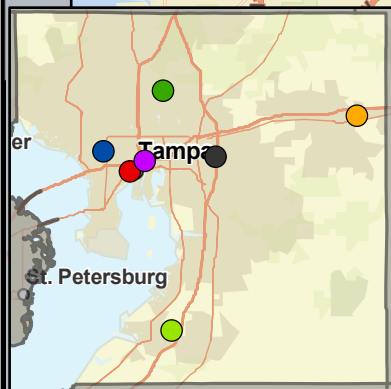

Hillsborough County

2024 Fatal Crashes near College Campuses

Crash Type

- Rollover
- Sideswipe
- Single Vehicle
- Unknown
- Animal
- Backed Into
- Bicycle
- Head On
- Left Turn
- Run-off Road
- Other
- Parked Vehicle
- Pedestrian
- Rear End
- Right Angle
- Right/Through
- University of South Florida
- University of Tampa
- Hillsborough Community College - Brandon Campus
- Hillsborough Community College - Dale Mabry Campus
- Hillsborough Community College - Plant City Campus
- Hillsborough Community College - Southshore Campus
- Hillsborough Community College - Ybor City Campus
- College Campus - 1 Mile Buffer

Mode of Travel

- Bicycle
- Moped
- Motorcycle
- Pedestrian
- Vehicle

College Campus	Fatal Crashes
University of South Florida	11
University of Tampa *	5
Hillsborough Community College - Brandon Campus	0
Hillsborough Community College - Dale Mabry Campus	2
Hillsborough Community College - Plant City Campus	0
Hillsborough Community College - Southshore Campus	1
Hillsborough Community College - Ybor City Campus	1
Total	20

Fatal crashes are those that occurred within a 1 mile proximity to a college campus.
 *1 crash is also located within the Hillsborough Community College - Ybor City Campus buffer.

Fatal Crashes by Month

Crash Data Source: Signal 4 Analytics. Map Created 1/28/2025.
 Fatal Crashes preliminary from 1/1/2024 through 11/23/2024.