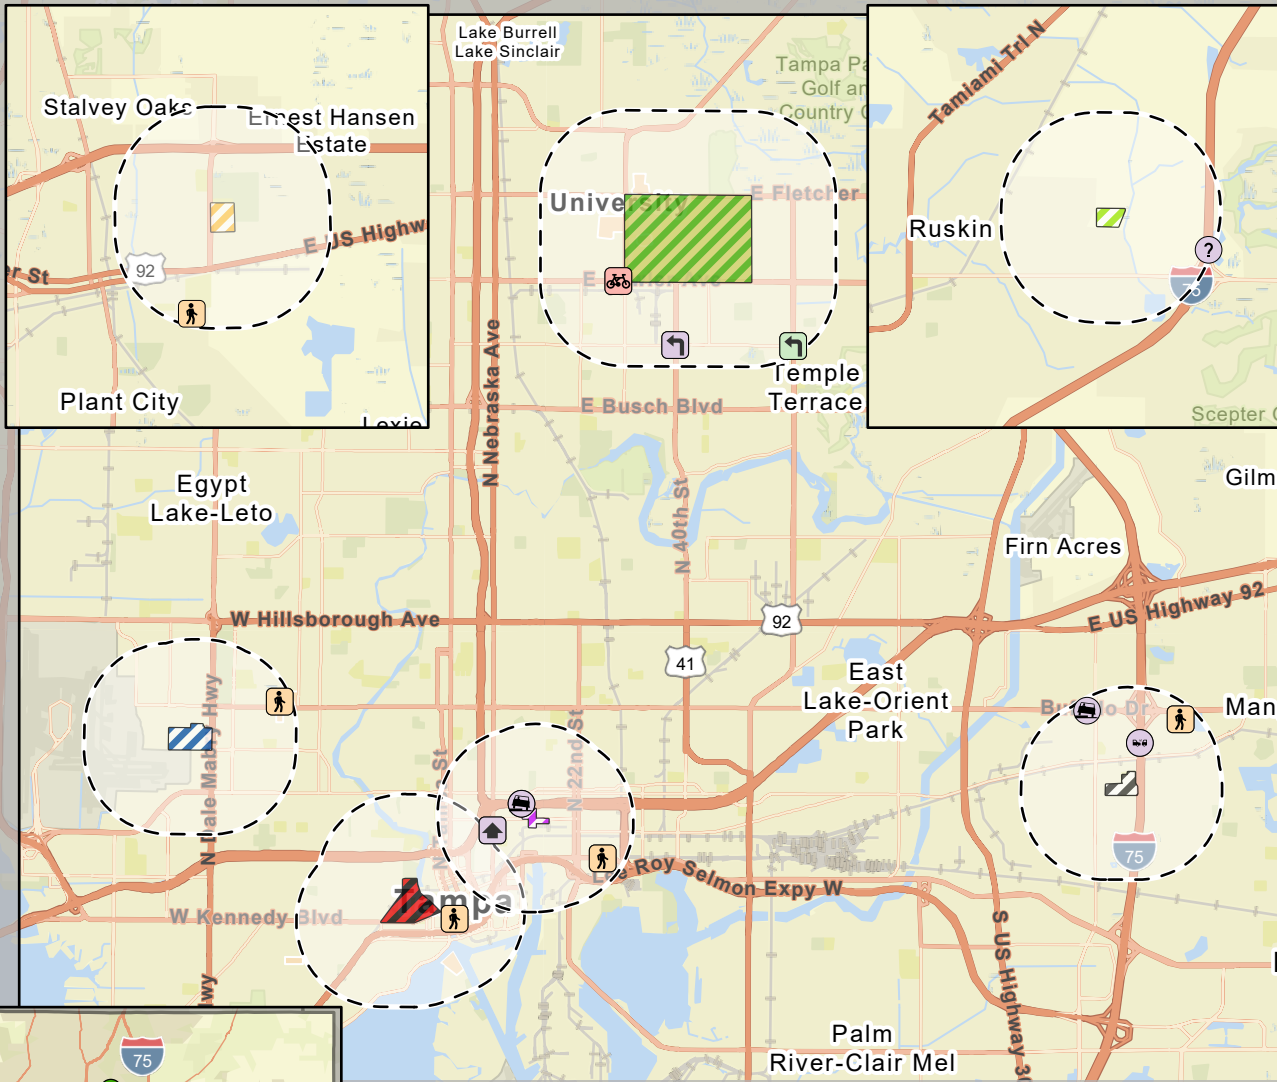

Hillsborough County

2025 Fatal Crashes near College Campuses

Crash Type

- Animal
- Backed Into
- Bicycle
- Head On
- Left Turn
- Run-off Road
- Other
- Parked Vehicle
- Pedestrian
- Rear End
- Right Angle
- Right/Through
- Rollover
- Sideswipe
- Single Vehicle
- Unknown

Jurisdiction

- SHS
- Non-SHS

Mode of Travel

- Bicycle
- Moped
- Motorcycle
- Pedestrian
- Vehicle

- University of South Florida
- University of Tampa
- Hillsborough Community College - Brandon Campus
- Hillsborough Community College - Dale Mabry Campus
- Hillsborough Community College - Plant City Campus
- Hillsborough Community College - Southshore Campus
- Hillsborough Community College - Ybor City Campus
- College Campus - 1 Mile Buffer

Fatal Crashes by Campus

College Campus	Fatal Crashes
University of South Florida	3
University of Tampa	1
Hillsborough Community College - Brandon Campus	3
Hillsborough Community College - Dale Mabry Campus	1
Hillsborough Community College - Plant City Campus	1
Hillsborough Community College - Southshore Campus	1
Hillsborough Community College - Ybor City Campus	3
Total	13

There are currently 13 fatal crashes through 12/31/25; same time period in 2024 there were 23 fatal crashes.

Crash Data Source: Signal 4 Analytics. Map Created 3/23/2026.
Fatal Crashes preliminary from 1/1/2025 through 12/31/2025.