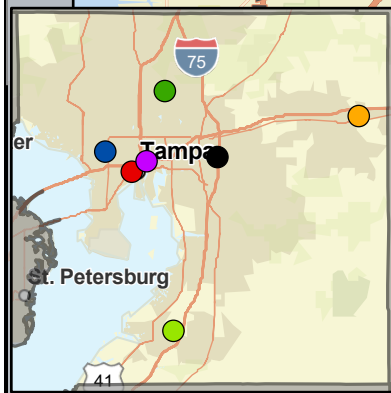

Hillsborough County

2025 Fatal Crashes near College Campuses

Crash Type

- Animal
- Backed Into
- Bicycle
- Head On
- Left Turn
- Run-off Road
- Other
- Parked Vehicle
- Pedestrian
- Rear End
- Right Angle
- Right/Through
- Rollover
- Sideswipe
- Single Vehicle
- Unknown

Jurisdiction

- SHS
- Non-SHS

Mode of Travel

- Bicycle
- Moped
- Motorcycle
- Pedestrian
- Vehicle

- University of South Florida
- University of Tampa
- Hillsborough Community College - Brandon Campus
- Hillsborough Community College - Dale Mabry Campus
- Hillsborough Community College - Plant City Campus
- Hillsborough Community College - Southshore Campus
- Hillsborough Community College - Ybor City Campus
- College Campus - 1 Mile Buffer

Fatal Crashes by Campus

College Campus	Fatal Crashes
University of South Florida	3
University of Tampa	1
Hillsborough Community College - Brandon Campus	3
Hillsborough Community College - Dale Mabry Campus	1
Hillsborough Community College - Plant City Campus	1
Hillsborough Community College - Southshore Campus	1
Hillsborough Community College - Ybor City Campus	3
Total	13

There are currently 13 fatal crashes through 12/31/25; same time period in 2024 there were 23 fatal crashes.

Crash Data Source: Signal 4 Analytics. Map Created 3/23/2026.
Fatal Crashes preliminary from 1/1/2025 through 12/31/2025.