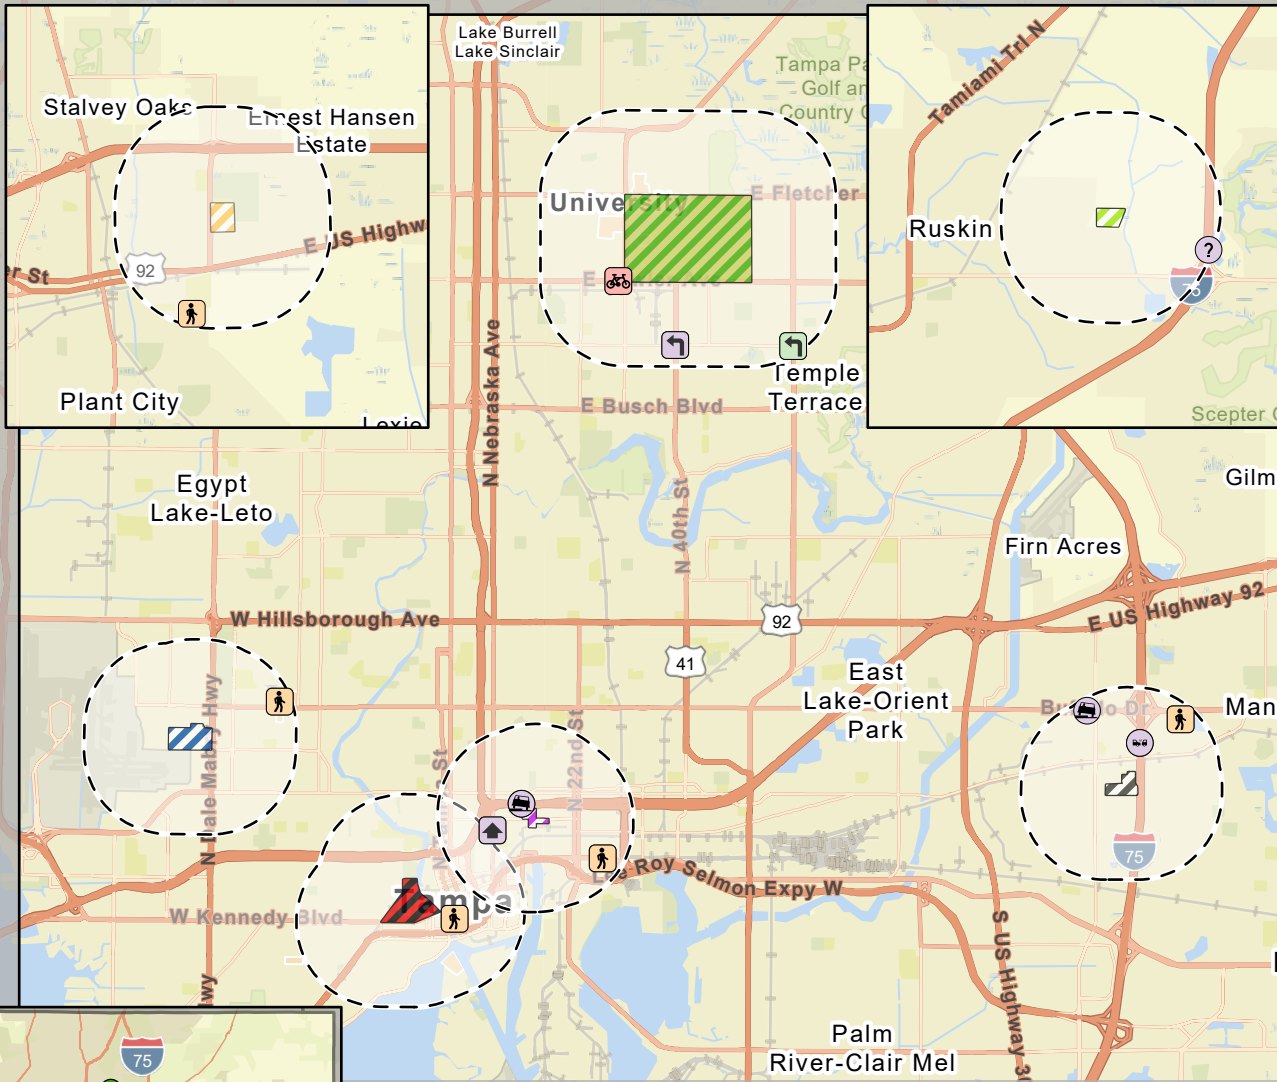

Hillsborough County

2025 Fatal Crashes near College Campuses

Crash Type

- Animal
- Backed Into
- Bicycle
- Head On
- Left Turn
- Run-off Road
- Other
- Parked Vehicle
- Pedestrian
- Rear End
- Right Angle
- Right/Through
- Rollover
- Sideswipe
- Single Vehicle
- Unknown

Jurisdiction

- SHS
- Non-SHS

Mode of Travel

- Bicycle
- Moped
- Motorcycle
- Pedestrian
- Vehicle

- University of South Florida
- University of Tampa
- Hillsborough Community College - Brandon Campus
- Hillsborough Community College - Dale Mabry Campus
- Hillsborough Community College - Plant City Campus
- Hillsborough Community College - Southshore Campus
- Hillsborough Community College - Ybor City Campus
- College Campus - 1 Mile Buffer