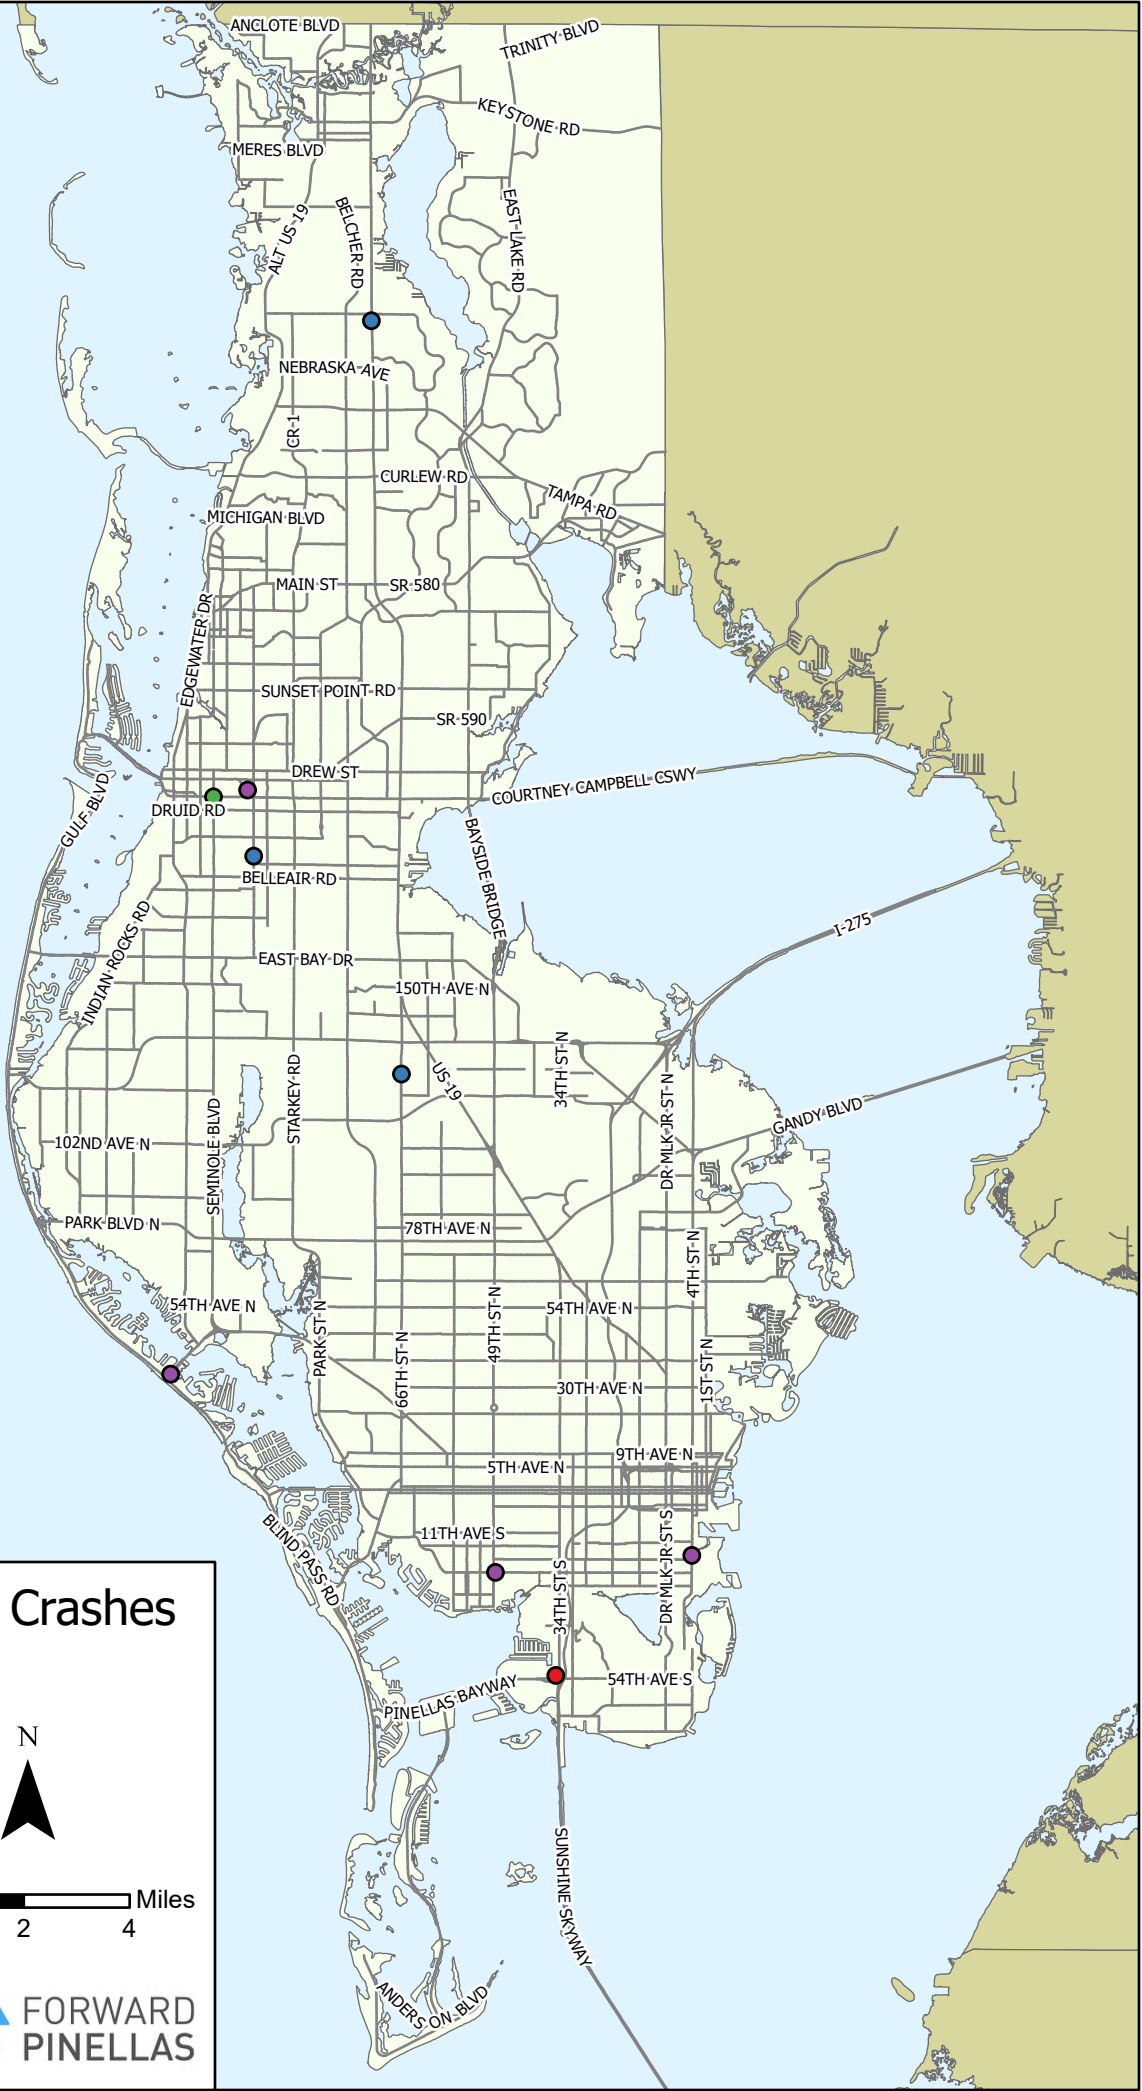

# 2026 Reported Fatal Crashes (as of March 26)

## Crash Type

- Vehicle
- Motorcycle
- Bicycle
- Pedestrian

Data Source: Forward Pinellas, 2026.  
Map Produced: March 27, 2026.

Report Number	Fatalities	Date	Time	Type	On Street	Intersecting Street	Jurisdiction	At-Fault User	At-Fault Age	At-Fault Sex	Hit & Run
27082396	1	1/5/2026	6:42 PM	Motorcycle	US 19	Alderman Rd	Unincorporated	Vehicle	16	Male	—
Unknown	1	1/12/2026	9:57 AM	Vehicle	I-275 SB	34 MM	St Petersburg	—	37	Male	—
27387757	1	1/23/2026	9:06 PM	Pedestrian	150th Ave	Madeira Way	Madeira Beach	Vehicle	51	Female	—
27105016	1	1/23/2026	11:28 PM	Motorcycle (Single)	I-275 Exit Ramp	Dr MLK Jr St N	St Petersburg	—	54	Male	—
27800817	1	2/3/2026	9:10 AM	Pedestrian	22nd Ave S	49th St S	St Petersburg	Pedestrian	44	Male	—
27561528	1	2/4/2026	3:10 PM	Motorcycle	66th St	126th Ave	Pinellas Park	Motorcycle	64	Male	—
Unknown	1	2/4/2026	9:30 PM	Pedestrian	Gulf to Bay Blvd	Park St	Clearwater	Vehicle	51	Female	Yes
27800932	1	2/9/2026	9:05 PM	Pedestrian	4th St S	17th Ave S	St Petersburg	Pedestrian	61	Male	—
Unknown	1	2/10/2026	9:28 PM	Pedestrian	Gulf to Bay Blvd	S San Remo Ave	Clearwater	Unknown	Unknown	Unknown	Unknown
27097422	1	2/16/2026	3:20 PM	Motorcycle	S Highland Ave	Citrus St	Clearwater	Motorcycle	20	Male	—
27801147	1	2/18/2026	12:09 PM	Vehicle (Single)	54th Ave S	CVS Parking Lot	St Petersburg	Unknown	Unknown	Unknown	Unknown
27652466	1	2/21/2026	5:18 PM	Bicycle	Court St	Missouri Ave	Unincorporated	Vehicle	Unknown	Unknown	Unknown
27801752	1	3/17/2026	10:05 AM	Vehicle	38th Ave N	66th St N	St Petersburg	—	66	Female	—
Unknown	1	3/21/2026	11:10 AM	Vehicle (Single)	I-275 SB	30 MM	St Petersburg	—	62	Male	—

**Note:** Due to Florida Statute changes, there is a 60-day delay in the sharing of crash data from FLHSMV. As such, listed crashes occurring within that window are unofficial and may not be displayed on the map. These crash