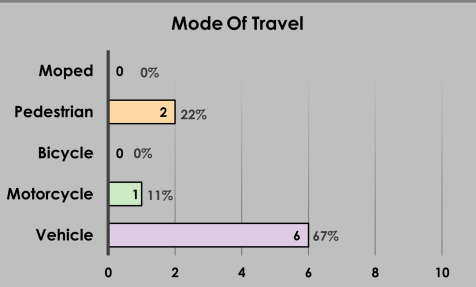

Pasco County

2026 Fatal Crashes

- ### Mode of Travel
- Bicycle
 - Moped
 - Motorcycle
 - Pedestrian
 - Vehicle

- ### Crash Type
- Animal
 - Backed Into
 - Bicycle
 - Head On
 - Left Turn
 - Run-off Road
 - Other
 - Parked Vehicle
 - Pedestrian
 - Rear End
 - Right Angle
 - Right/Through
 - Rollover
 - Sideswipe
 - Single Vehicle
 - Unknown

Crash Type

Crash Type	Number of Crashes	Percentage
Head On	1	11.1%
Rear End	1	11.1%
Other	1	11.1%
Pedestrian	2	22.2%
Left Turn	2	22.2%
Off Road	2	22.3%
Total	9	100%

Fatal Crashes by Month

	Jan	Feb	Mar	Apr	May	Jun	Jul	Aug	Sep	Oct	Nov	Dec	Total
2025	7	9	8	4	8	9	5	5	7	3	11	9	85
2026	9												9

There are currently 9 fatal crashes through 2/5/2026; same time period in 2025 there were 9 fatal crashes.

Crash Data Source: Signal 4 Analytics. Map Created 4/13/2026. Fatal Crashes preliminary from 1/1/2026 through 2/5/2026.