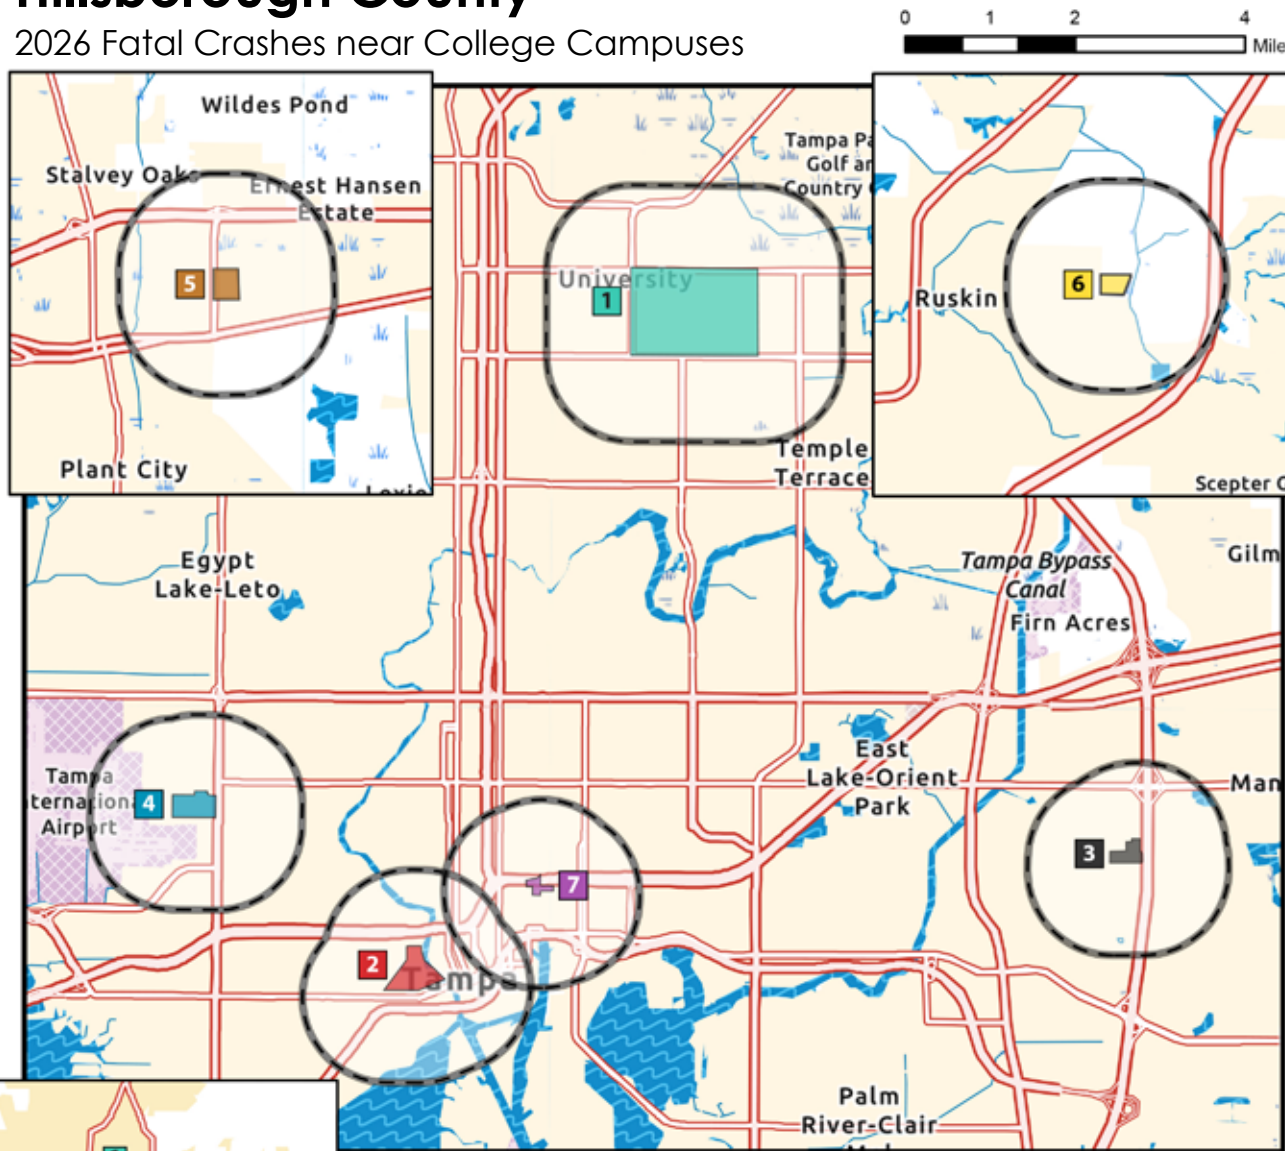

Hillsborough County

2026 Fatal Crashes near College Campuses

Crash Type

- Animal
- Backed Into
- Bicycle
- Head On
- Left Turn
- Run-off Road
- Other
- Parked Vehicle
- Pedestrian
- Rear End
- Right Angle
- Right/Through
- Rollover
- Sideswipe
- Single Vehicle
- Unknown

Mode of Travel

- Bicycle
- Moped
- Motorcycle
- SHS Jurisdiction
- Pedestrian
- Vehicle
- Non-SHS Jurisdiction

Campus

- University of South Florida
- University of Tampa
- Hillsborough Community College - Brandon Campus
- Hillsborough Community College - Dale Mabry Campus
- Hillsborough Community College - Plant City Campus
- Hillsborough Community College - Southshore Campus
- Hillsborough Community College - Ybor City Campus
- College Campus - 1 Mile Buffer

FATAL CRASHES BY COLLEGE CAMPUS

University of South Florida	0
University of Tampa	0
Hillsborough Community College - Brandon Campus	0
Hillsborough Community College - Dale Mabry Campus	0
Hillsborough Community College - Plant City Campus	0
Hillsborough Community College - Southshore Campus	0
Hillsborough Community College - Ybor City Campus	0
TOTAL FATAL CRASHES	0

There are currently 0 fatal crashes through 2/21/26; same time period in 2025 there were 2 fatal crashes.

Crash Data Source: Signal 4 Analytics. Map Created 4/28/2026. Fatal Crashes preliminary from 1/1/2026 through 2/21/2026.