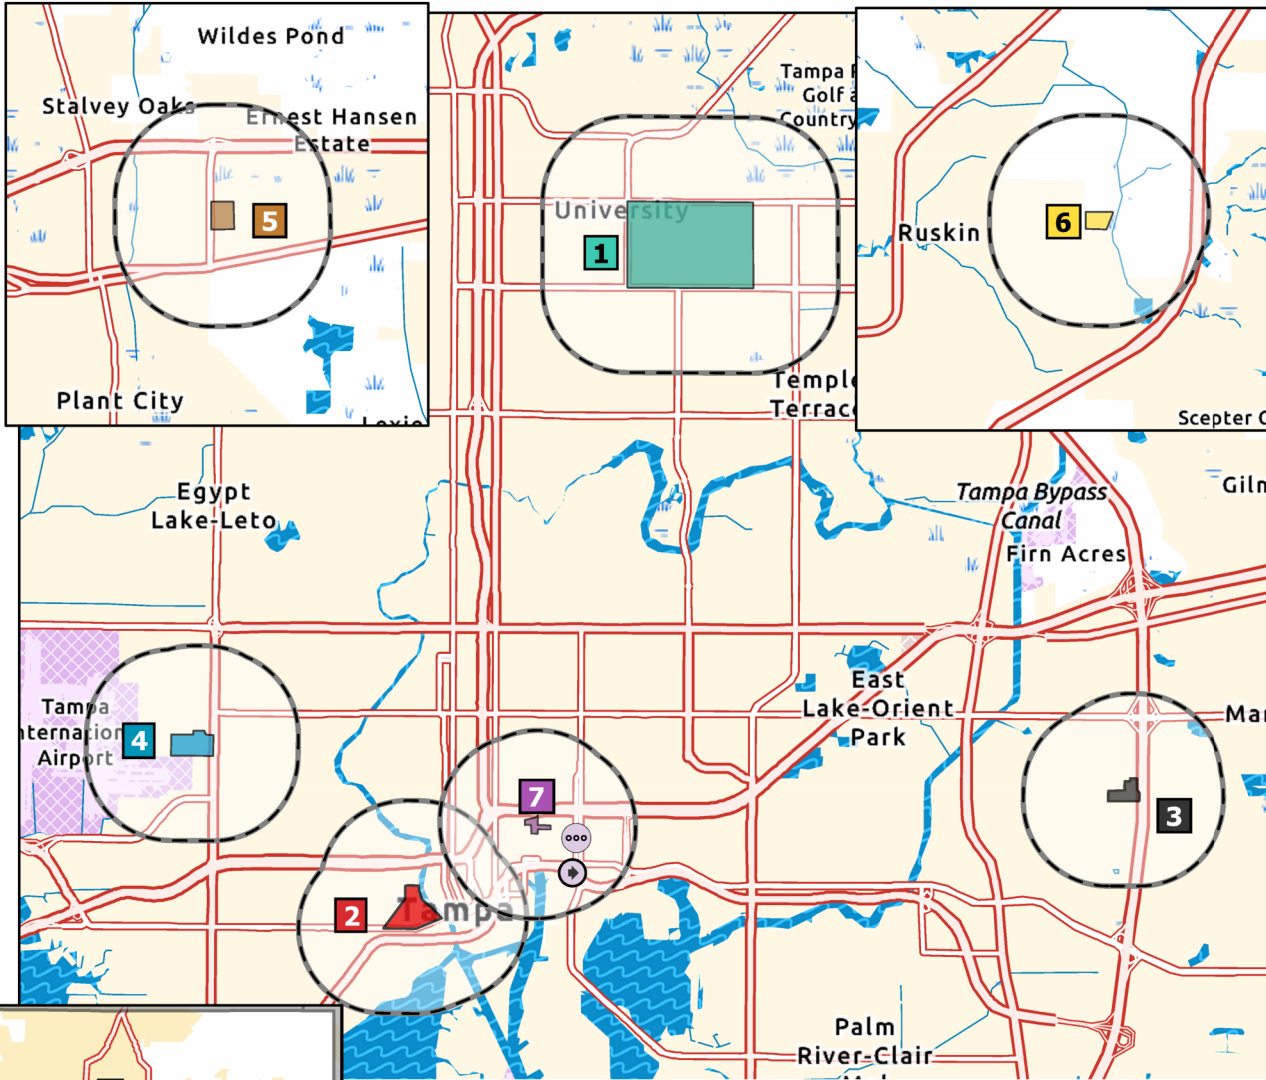

Vacant, Chair
Brian Goercke, Vice Chair

AGENDA

JUNE 9, 2026 | VIRTUAL | 2:00 PM

- I. **Welcome and Introductions**
 - Review and Approval of May 2026 Minutes
- II. **Business Updates – Problem Identification/Follow Up**
- III. **Calendar Updates/Activity Reports**
 - Law Enforcement Activity
 - Bicycle/Pedestrian Reports
- IV. **Fatal Crash Maps**
- V. **Open Forum | Announcements**
 - Chair Vacancy

Hillsborough County

2026 Fatal Crashes near College Campuses

Crash Type

- Animal
- Backed Into
- Bicycle
- Head On
- Left Turn
- Run-off Road
- Other
- Parked Vehicle
- Pedestrian
- Rear End
- Right Angle
- Right/Through
- Rollover
- Sideswipe
- Single Vehicle
- Unknown

Mode of Travel

- Bicycle
- Moped
- Motorcycle
- SHS Jurisdiction
- Non-SHS Jurisdiction
- Pedestrian
- Vehicle

Campus

- 1 University of South Florida
- 2 University of Tampa
- 3 Hillsborough Community College - Brandon Campus
- 4 Hillsborough Community College - Dale Mabry Campus
- 5 Hillsborough Community College - Plant City Campus
- 6 Hillsborough Community College - Southshore Campus
- 7 Hillsborough Community College - Ybor City Campus
- College Campus - 1 Mile Buffer

There are currently 2 fatal crashes through 3/23/26; same time period in 2025 there were 7 fatal crashes.

Crash Data Source: Signal 4 Analytics. Map Created 6/1/2026. Fatal Crashes preliminary from 1/1/2026 through 3/23/2026.