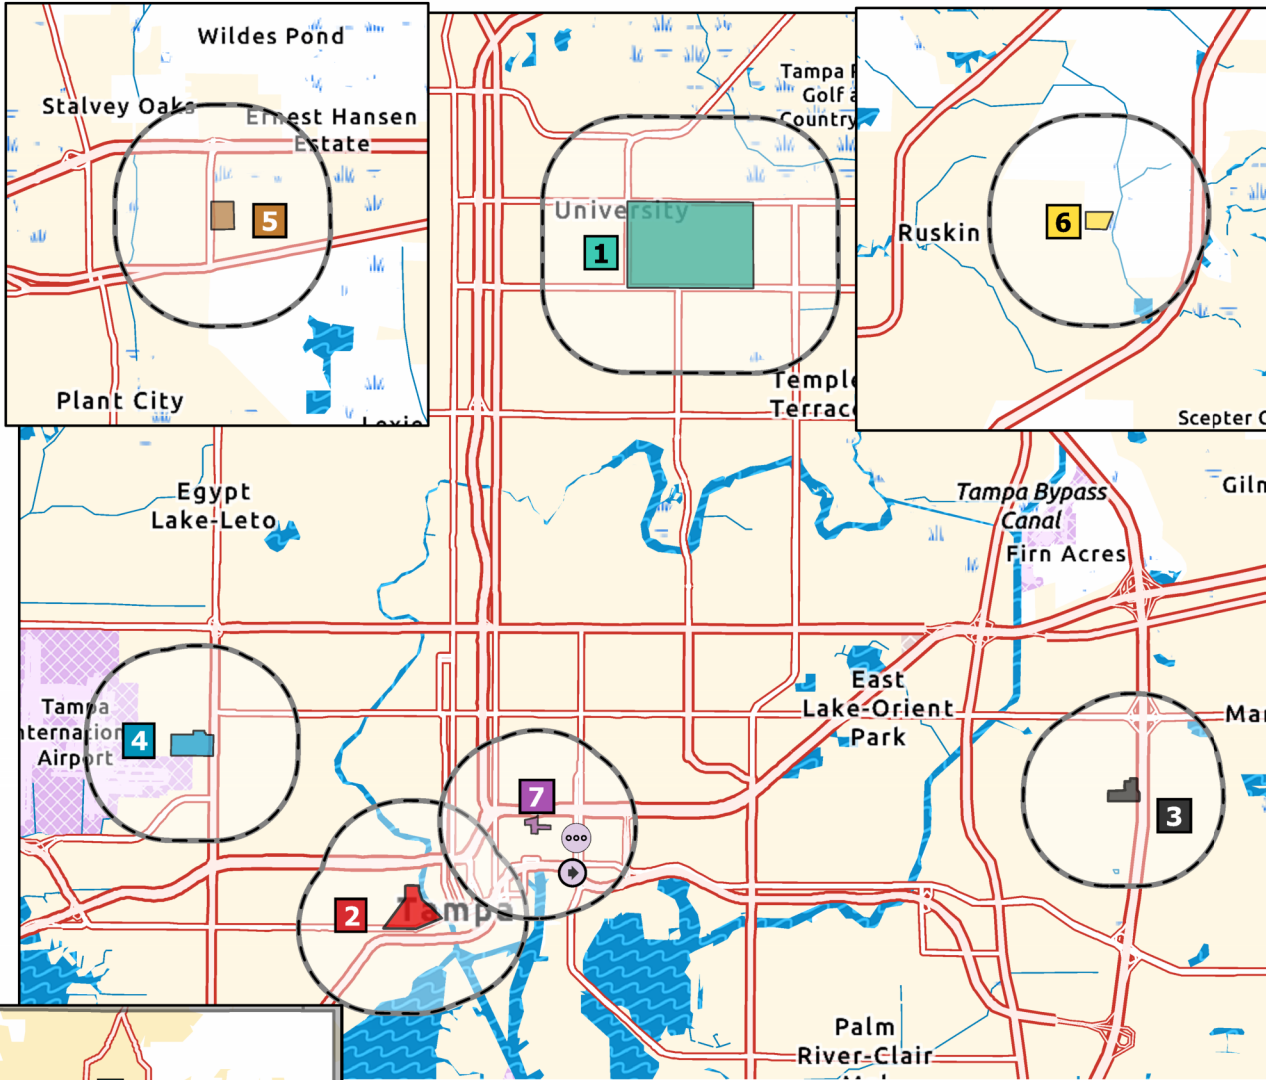

Hillsborough County

2026 Fatal Crashes near College Campuses

Crash Type

- Animal
- Backed Into
- Bicycle
- Head On
- Left Turn
- Run-off Road
- Other
- Parked Vehicle
- Pedestrian
- Rear End
- Right Angle
- Right/Through
- Rollover
- Sideswipe
- Single Vehicle
- Unknown

Mode of Travel

- Bicycle
- Moped
- Motorcycle
- SHS Jurisdiction
- Non-SHS Jurisdiction
- Pedestrian
- Vehicle

Campus

- 1 University of South Florida
- 2 University of Tampa
- 3 Hillsborough Community College - Brandon Campus
- 4 Hillsborough Community College - Dale Mabry Campus
- 5 Hillsborough Community College - Plant City Campus
- 6 Hillsborough Community College - Southshore Campus
- 7 Hillsborough Community College - Ybor City Campus
- College Campus - 1 Mile Buffer

Fatal Crashes by Campus

College Campus	Fatal Crashes
University of South Florida	0
University of Tampa	0
Hillsborough Community College - Brandon Campus	0
Hillsborough Community College - Dale Mabry Campus	0
Hillsborough Community College - Plant City Campus	0
Hillsborough Community College - Southshore Campus	0
Hillsborough Community College - Ybor City Campus	2
Total	2

There are currently 2 fatal crashes through 3/23/26; same time period in 2025 there were 7 fatal crashes.

Crash Data Source: Signal 4 Analytics. Map Created 6/1/2026. Fatal Crashes preliminary from 1/1/2026 through 3/23/2026.